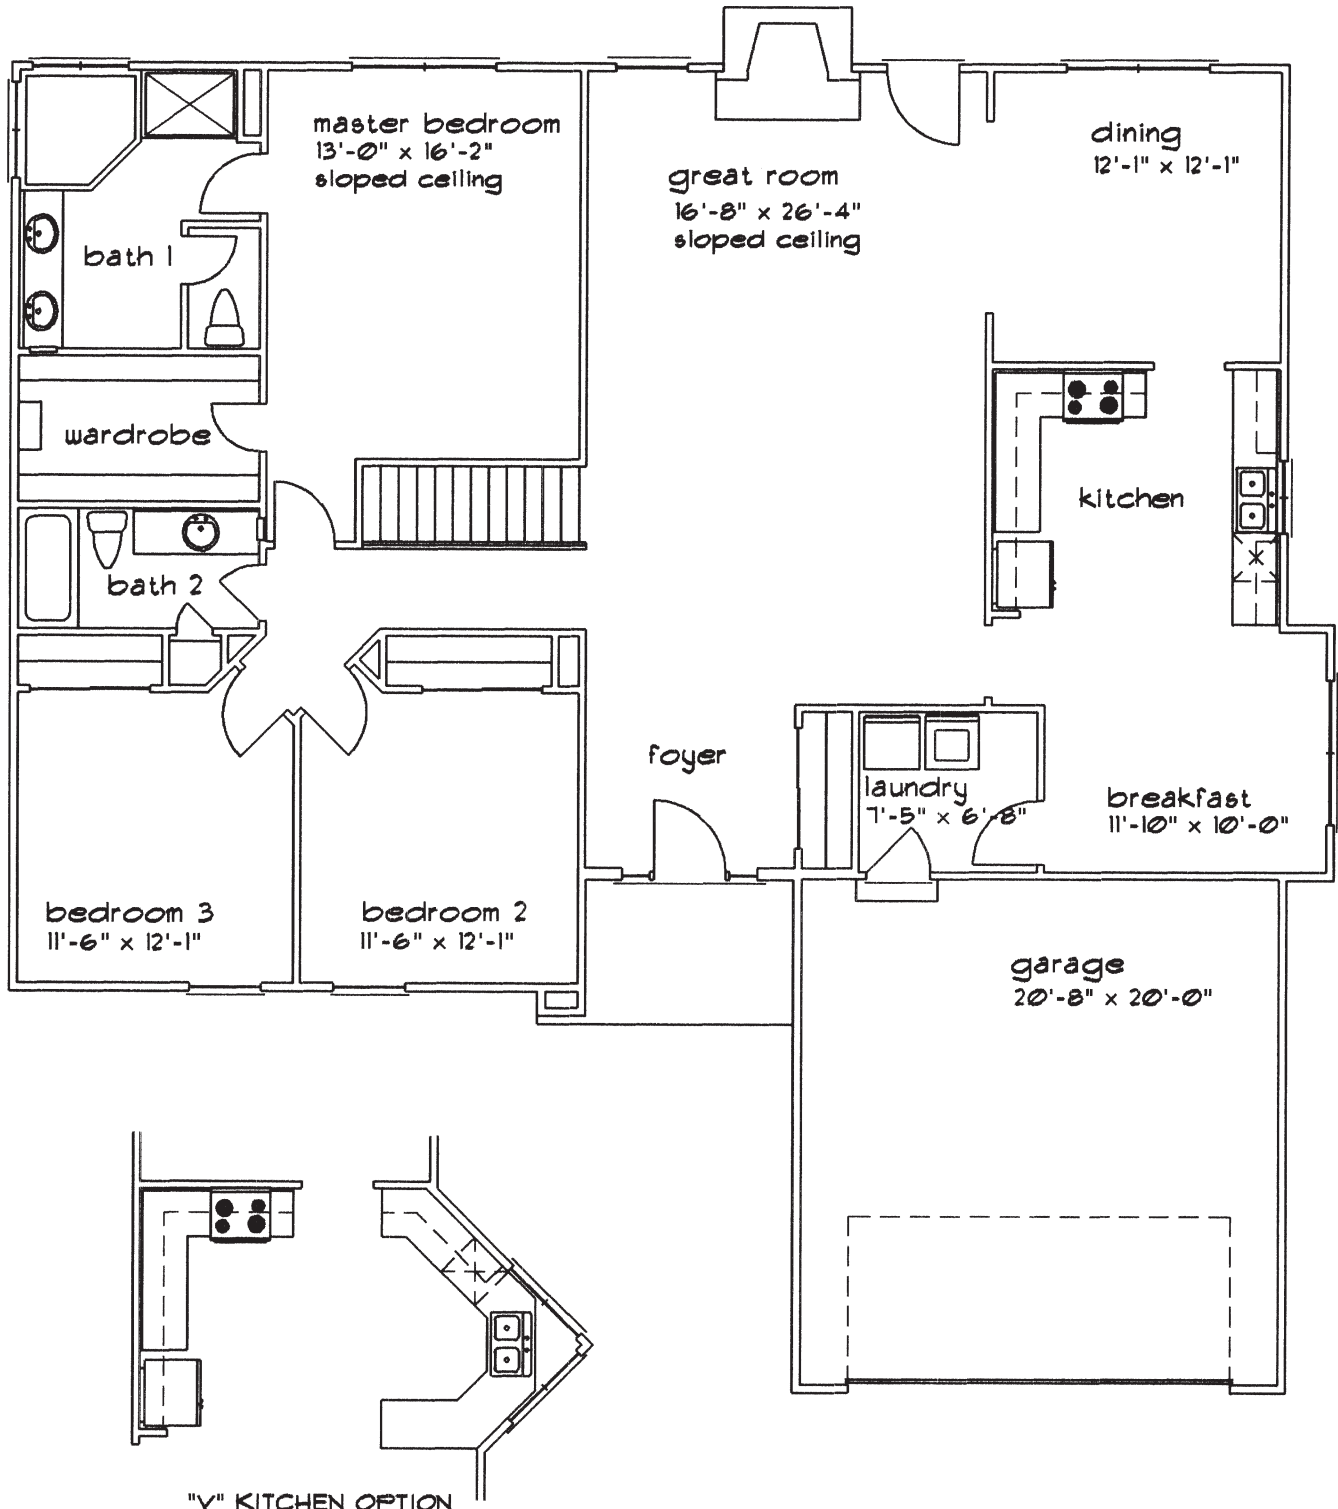

THE ARLINGTON

SHOWN WITH SIDING AND STUCCO ON FRONT

BOB WEBB
(740) 548-5577
www.bobwebb.com

"Because we are constantly improving our product, we reserve the right to revise, change and/or substitute product features, dimensions, specifications, architectural details and designs without notice. This brochure is for illustration purposes only and is not part of a legal contract. Prices are subject to change without notice. Room dimensions are approximate and calculated from inside partition. The photographs, drawings, and written material appearing herein constitute an original and unpublished work of Bob Webb and the same may not be duplicated, used or disclosed without written consent of Bob Webb."

THE ARLINGTON

1947 SQUARE FEET

FLOOR PLAN