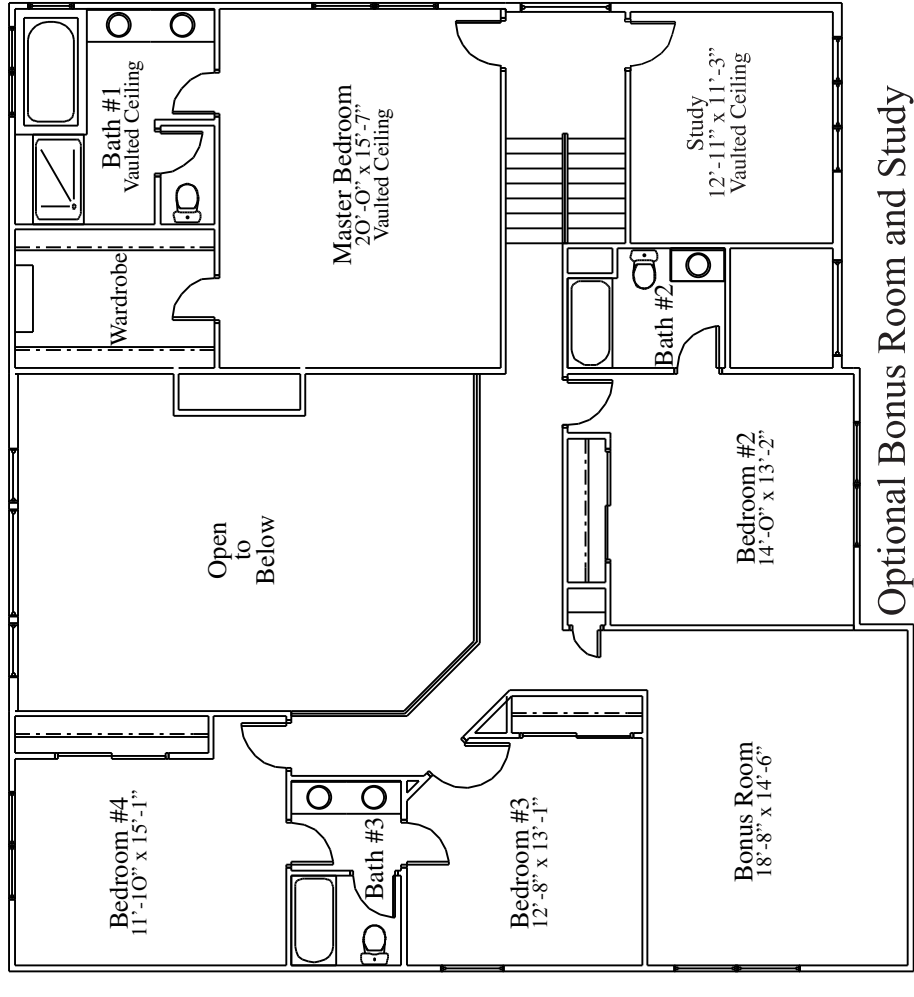

THE BARRINGTON

FIRST FLOOR PLAN
Barrington Total Square Footage = 4,090

SECOND FLOOR PLAN