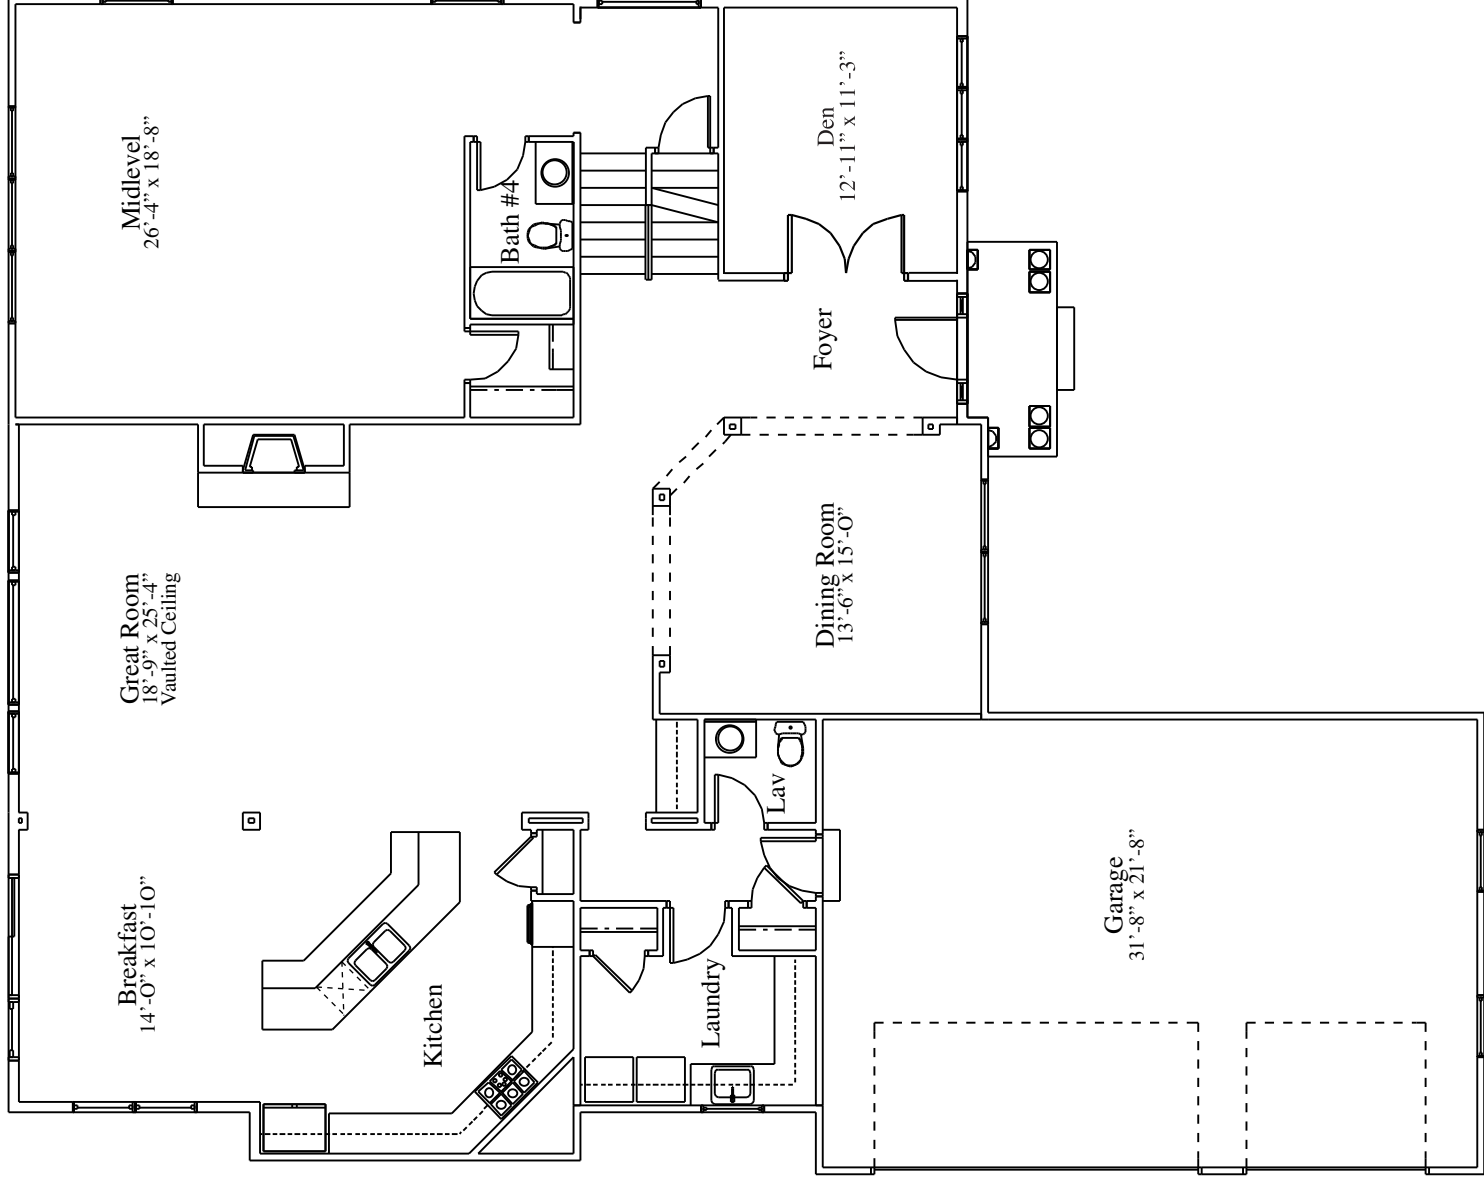

THE BARRINGTON

FIRST FLOOR PLAN
Barrington Total Square Footage = 4,090

SECOND FLOOR PLAN