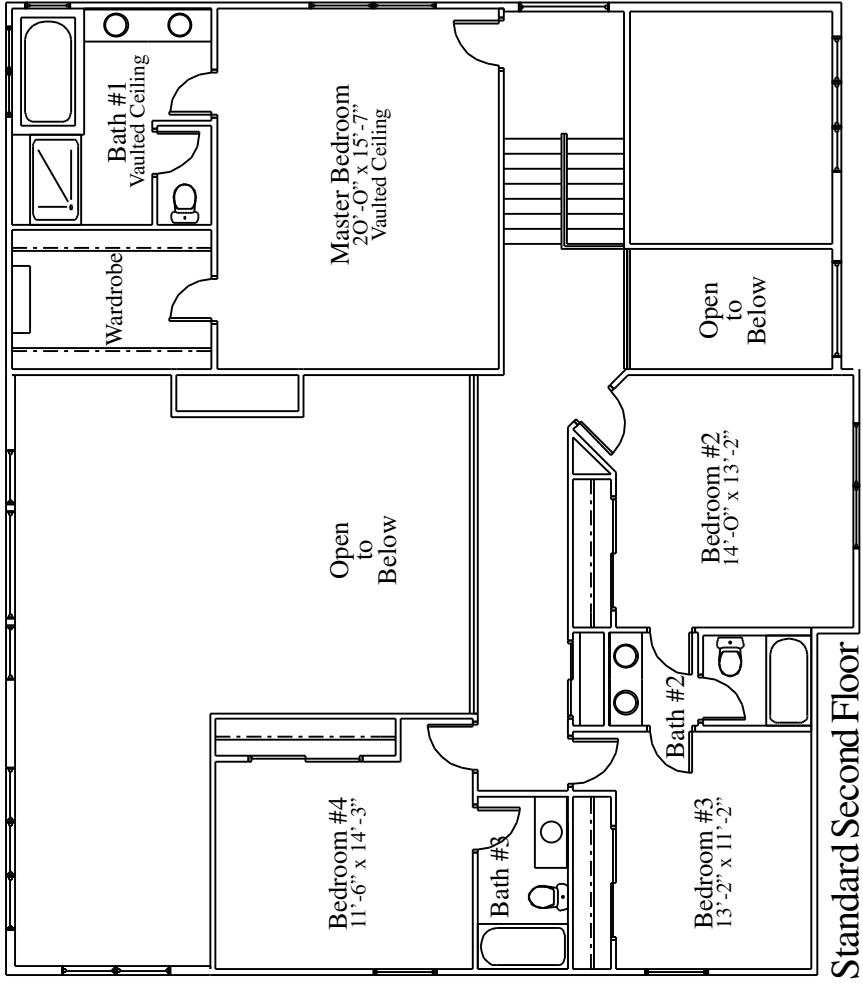

THE BARRINGTON

FIRST FLOOR PLAN
Barrington Total Square Footage = 4,090

SECOND FLOOR PLAN