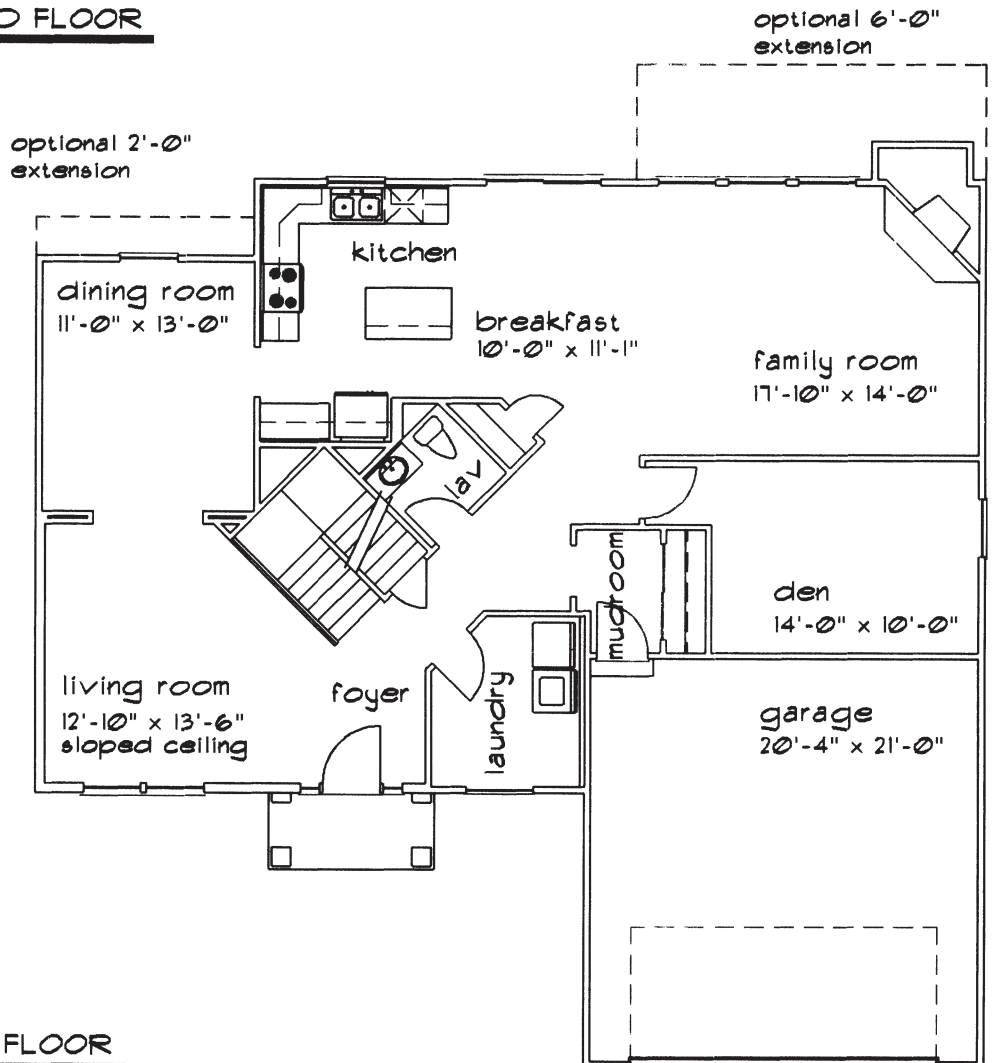

THE CLEMSON

CLASSIC ELEVATION

PROVINCIAL ELEVATION

BOB WEBB

"Because we are constantly improving our product, we reserve the right to revise, change and/or substitute product features, dimensions, specifications, architectural details and designs without notice. This brochure is for illustration purposes only and is not part of a legal contract. Prices are subject to change without notice. Room dimensions are approximate and calculated from inside partition. The photographs, drawings, and written material appearing herein constitute an original and unpublished work of Bob Webb and the same may not be duplicated, used or disclosed without written consent of Bob Webb."

THE CLEMSON

SECOND FLOOR

FIRST FLOOR

2720 SQUARE FEET