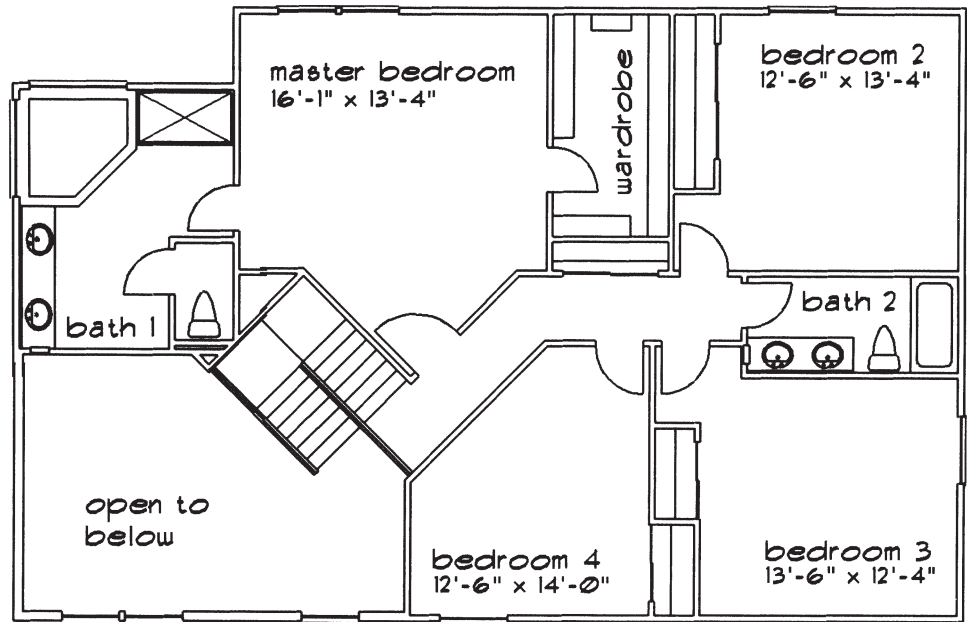

THE CLEMSON

CLASSIC ELEVATION

PROVINCIAL ELEVATION

BOB WEBB

"Because we are constantly improving our product, we reserve the right to revise, change and/or substitute product features, dimensions, specifications, architectural details and designs without notice. This brochure is for illustration purposes only and is not part of a legal contract. Prices are subject to change without notice. Room dimensions are approximate and calculated from inside partition. The photographs, drawings, and written material appearing herein constitute an original and unpublished work of Bob Webb and the same may not be duplicated, used or disclosed without written consent of Bob Webb."

THE CLEMSON

SECOND FLOOR

FIRST FLOOR

2720 SQUARE FEET