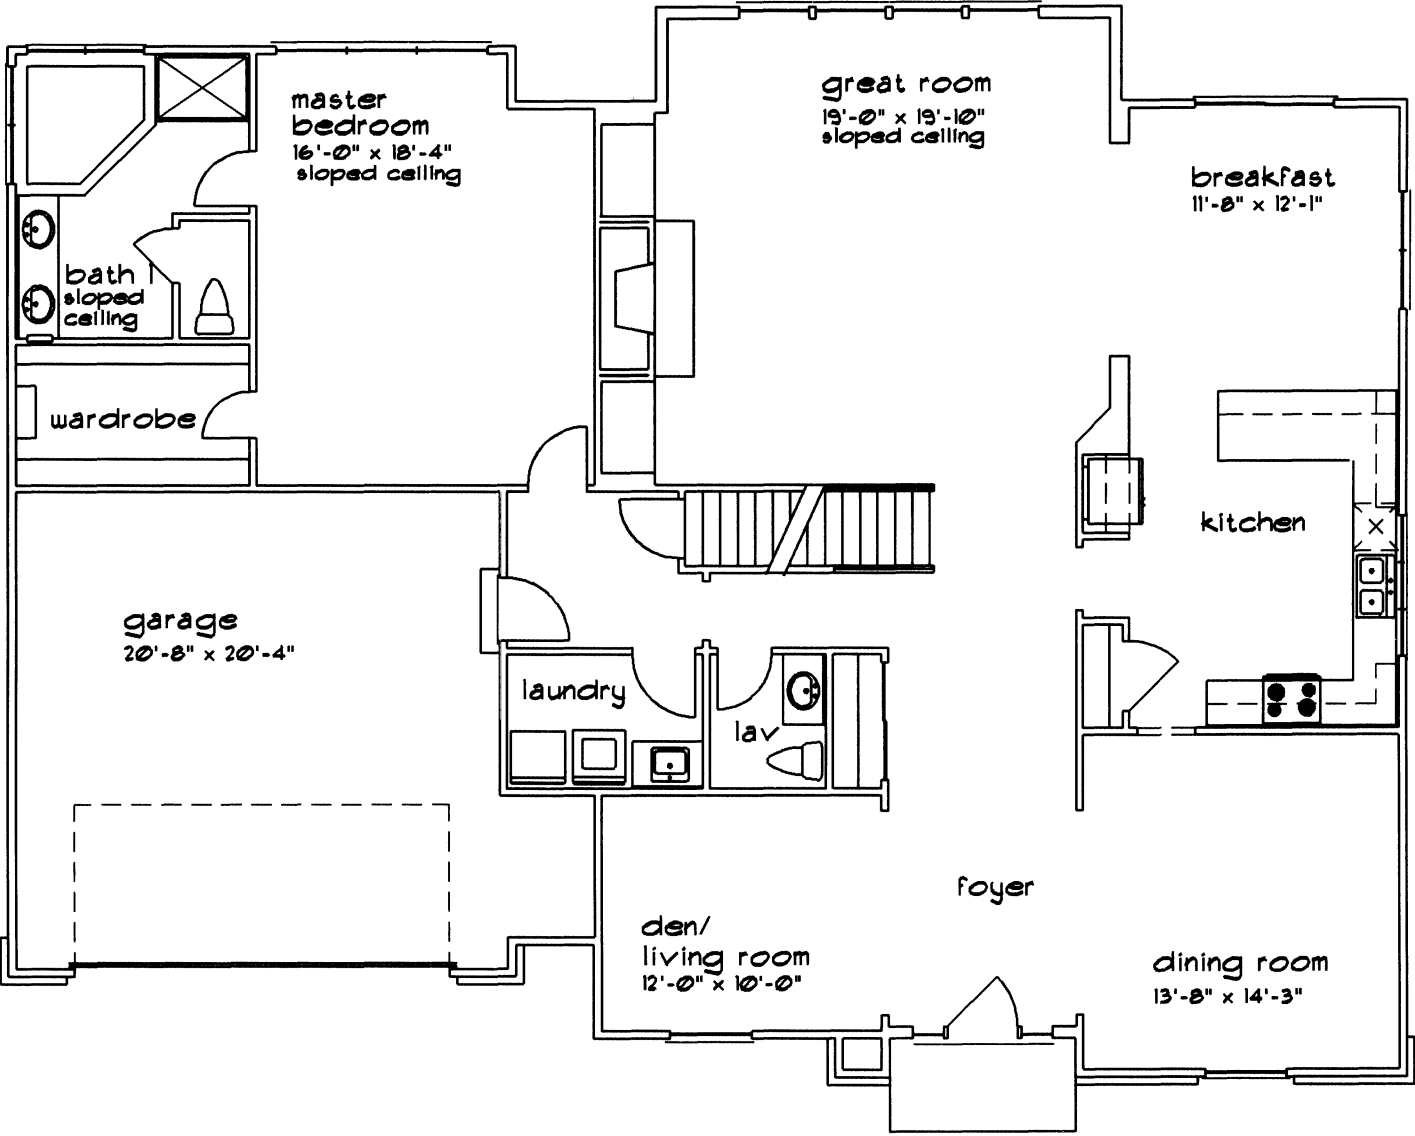

THE CONCORDE

COLONIAL ELEVATION WITH WOOD SIDING AND BRICK

PROVINCIAL ELEVATION WITH BRICK FRONT

THE CONCORDE

FIRST FLOOR

2971 SQUARE FEET