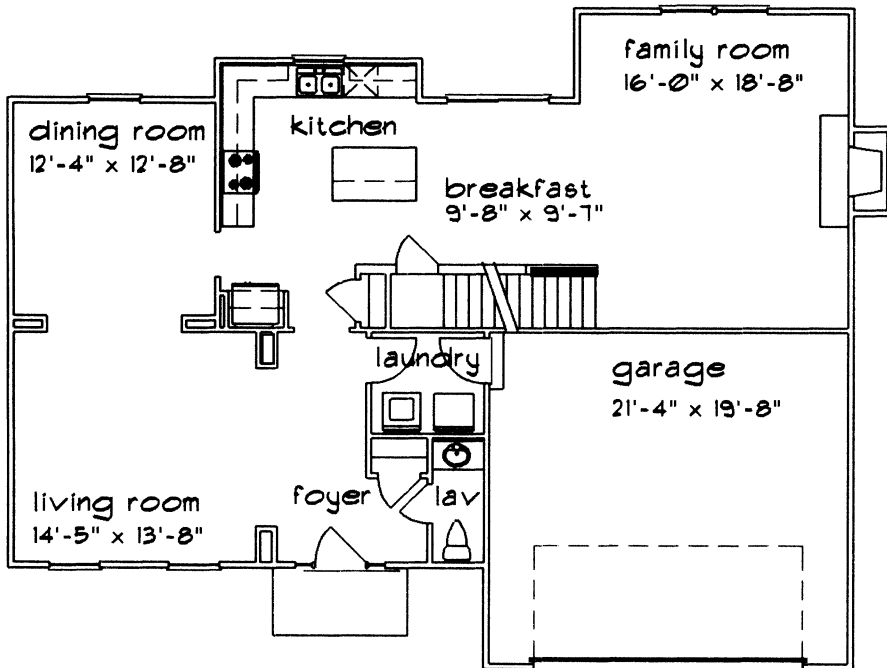

THE DAVIDSON

COLONIAL ELEVATION

THE DAVIDSON

optional deluxe bath and optional window in bath #2

SECOND FLOOR

optional den

FIRST FLOOR

2334 SQUARE FEET