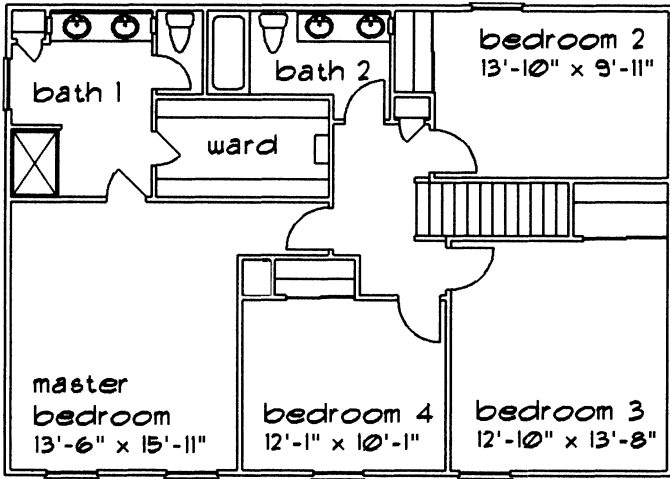

THE DAVIDSON

COLONIAL ELEVATION

THE DAVIDSON

optional deluxe bath and optional window in bath #2

SECOND FLOOR

optional den

FIRST FLOOR

2334 SQUARE FEET