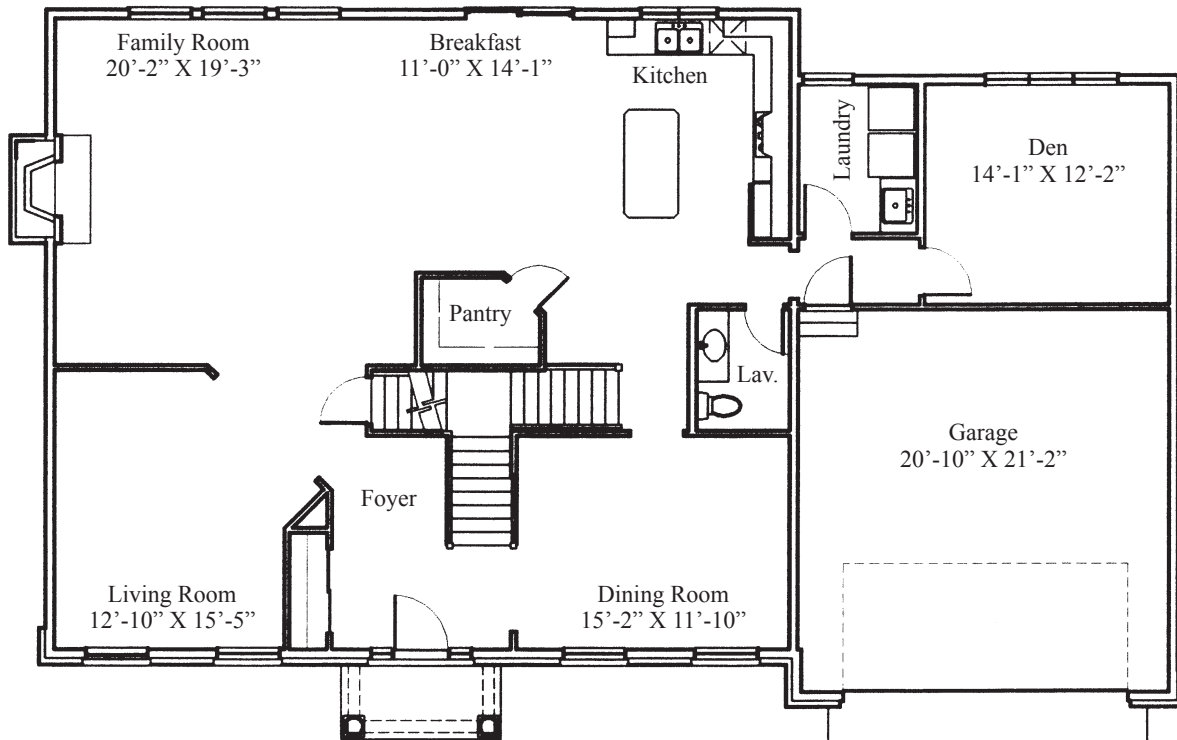

# THE GETTYSBURG

SECOND FLOOR

FIRST FLOOR

Total Sq. Ft. = 3240