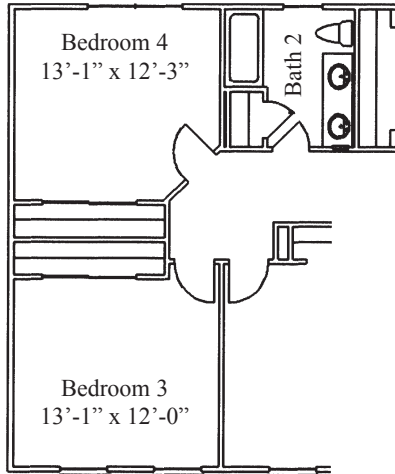

THE JAMESTOWN

GEORGIAN ELEVATION SHOWN WITH WOOD SIDING FRONT

COLONIAL ELEVATION SHOWN WITH WOOD SIDING FRONT

AMERICAN HERITAGE ELEVATION SHOWN WITH WOOD SIDING FRONT

BOB WEBB

Luxury for all lifestyles.

THE JAMESTOWN

Alternate Bath

SECOND FLOOR

Mudroom/Den Option

FIRST FLOOR

2541 Square Feet