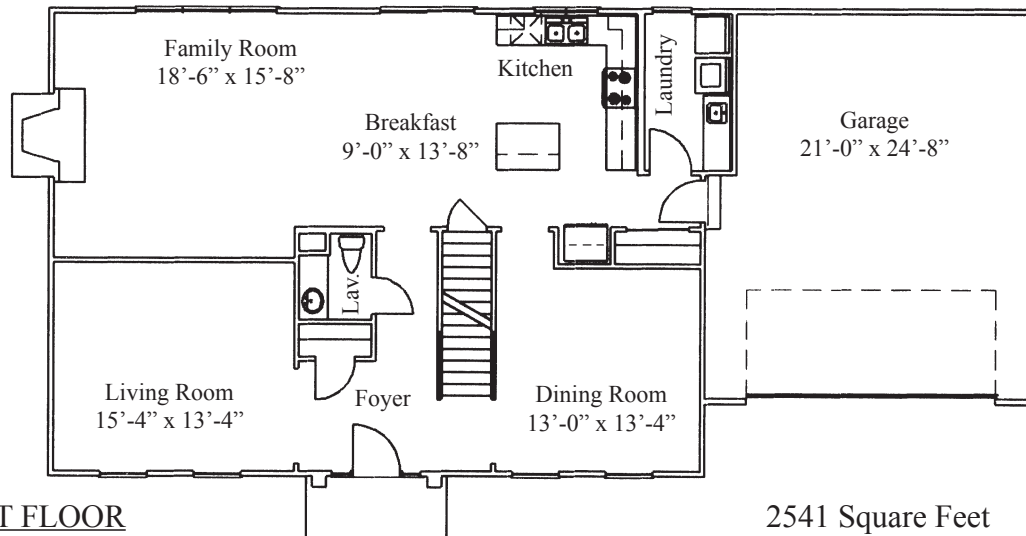

THE JAMESTOWN

GEORGIAN ELEVATION SHOWN WITH WOOD SIDING FRONT

COLONIAL ELEVATION SHOWN WITH WOOD SIDING FRONT

AMERICAN HERITAGE ELEVATION SHOWN WITH WOOD SIDING FRONT

BOB WEBB

Luxury for all lifestyles.

THE JAMESTOWN

Alternate Bath

SECOND FLOOR

Mudroom/Den Option

FIRST FLOOR

2541 Square Feet