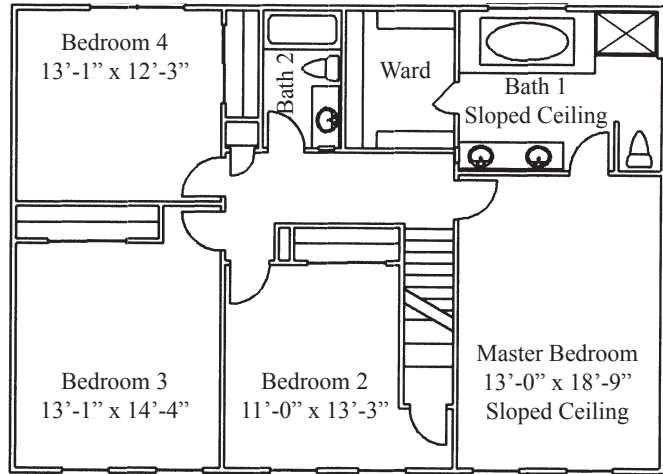

THE JAMESTOWN

GEORGIAN ELEVATION SHOWN WITH WOOD SIDING FRONT

COLONIAL ELEVATION SHOWN WITH WOOD SIDING FRONT

AMERICAN HERITAGE ELEVATION SHOWN WITH WOOD SIDING FRONT

BOB WEBB

Luxury for all lifestyles.

THE JAMESTOWN

Alternate Bath

SECOND FLOOR

Mudroom/Den Option

FIRST FLOOR

2541 Square Feet