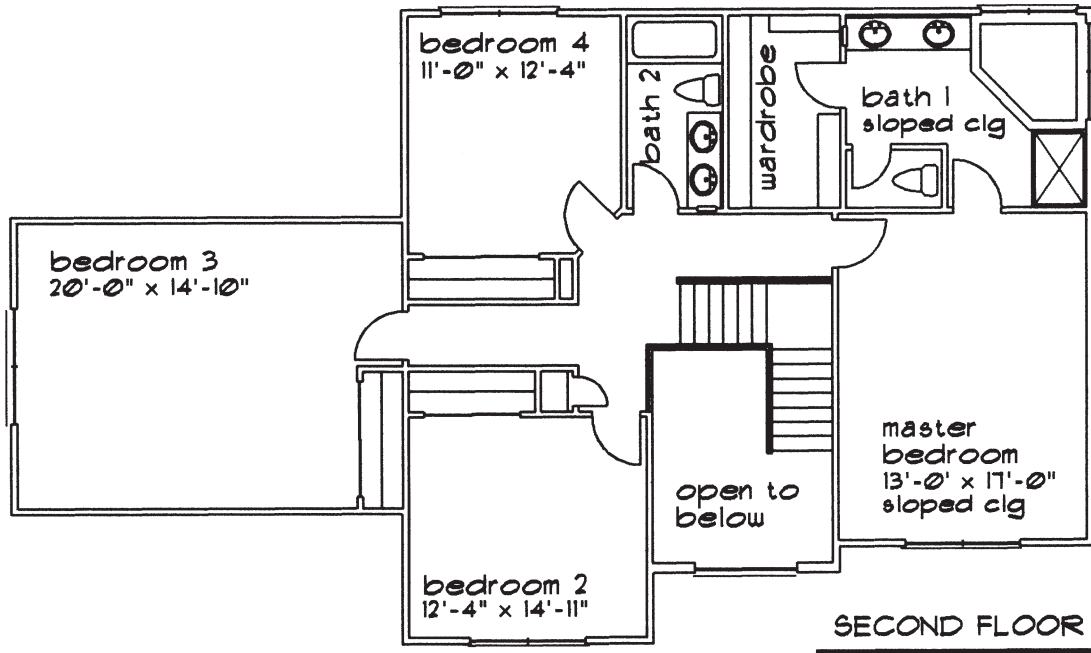

THE LEXINGTON

CLASSIC ELEVATION WITH OPTIONAL BRICK FRONT

PROVINCIAL ELEVATION WITH OPTIONAL BRICK FRONT

BOB WEBB

"Because we are constantly improving our product, we reserve the right to revise, change and/or substitute product features, dimensions, specifications, architectural details and designs without notice. This brochure is for illustration purposes only and is not part of a legal contract. Prices are subject to change without notice. Room dimensions are approximate and calculated from inside partition. The photographs, drawings, and written material appearing herein constitute an original and unpublished work of Bob Webb and the same may not be duplicated, used or disclosed without written consent of Bob Webb."

THE LEXINGTON

2728 Square Feet