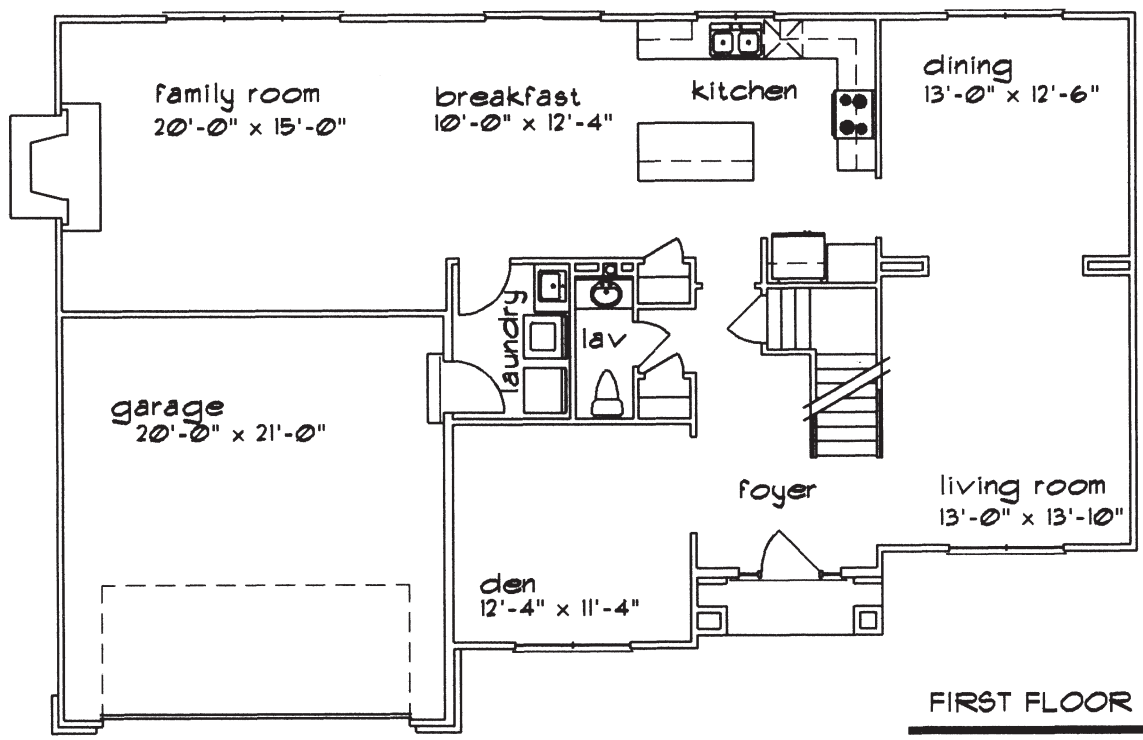

THE LEXINGTON

CLASSIC ELEVATION WITH OPTIONAL BRICK FRONT

PROVINCIAL ELEVATION WITH OPTIONAL BRICK FRONT

BOB WEBB

"Because we are constantly improving our product, we reserve the right to revise, change and/or substitute product features, dimensions, specifications, architectural details and designs without notice. This brochure is for illustration purposes only and is not part of a legal contract. Prices are subject to change without notice. Room dimensions are approximate and calculated from inside partition. The photographs, drawings, and written material appearing herein constitute an original and unpublished work of Bob Webb and the same may not be duplicated, used or disclosed without written consent of Bob Webb."

THE LEXINGTON

2728 Square Feet