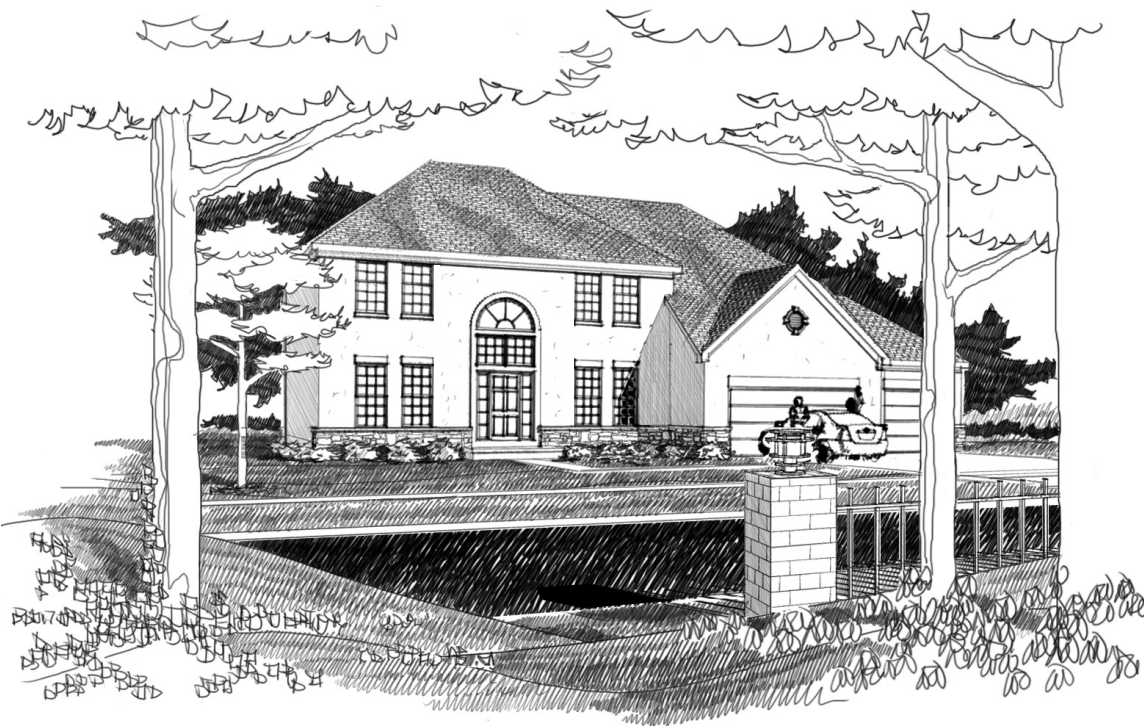

# FIRST FLOOR PLAN

Wakefield Total Square Footage = 2,853

# SECOND FLOOR PLAN

“Continental Provincial” Elevation  
(Shown with Optional 3 Car Sideload Garage)

## THE WAKEFIELD

“Continental” Elevation  
(Shown with Optional 3 Car Frontload Garage)

“Continental Classic” Elevation