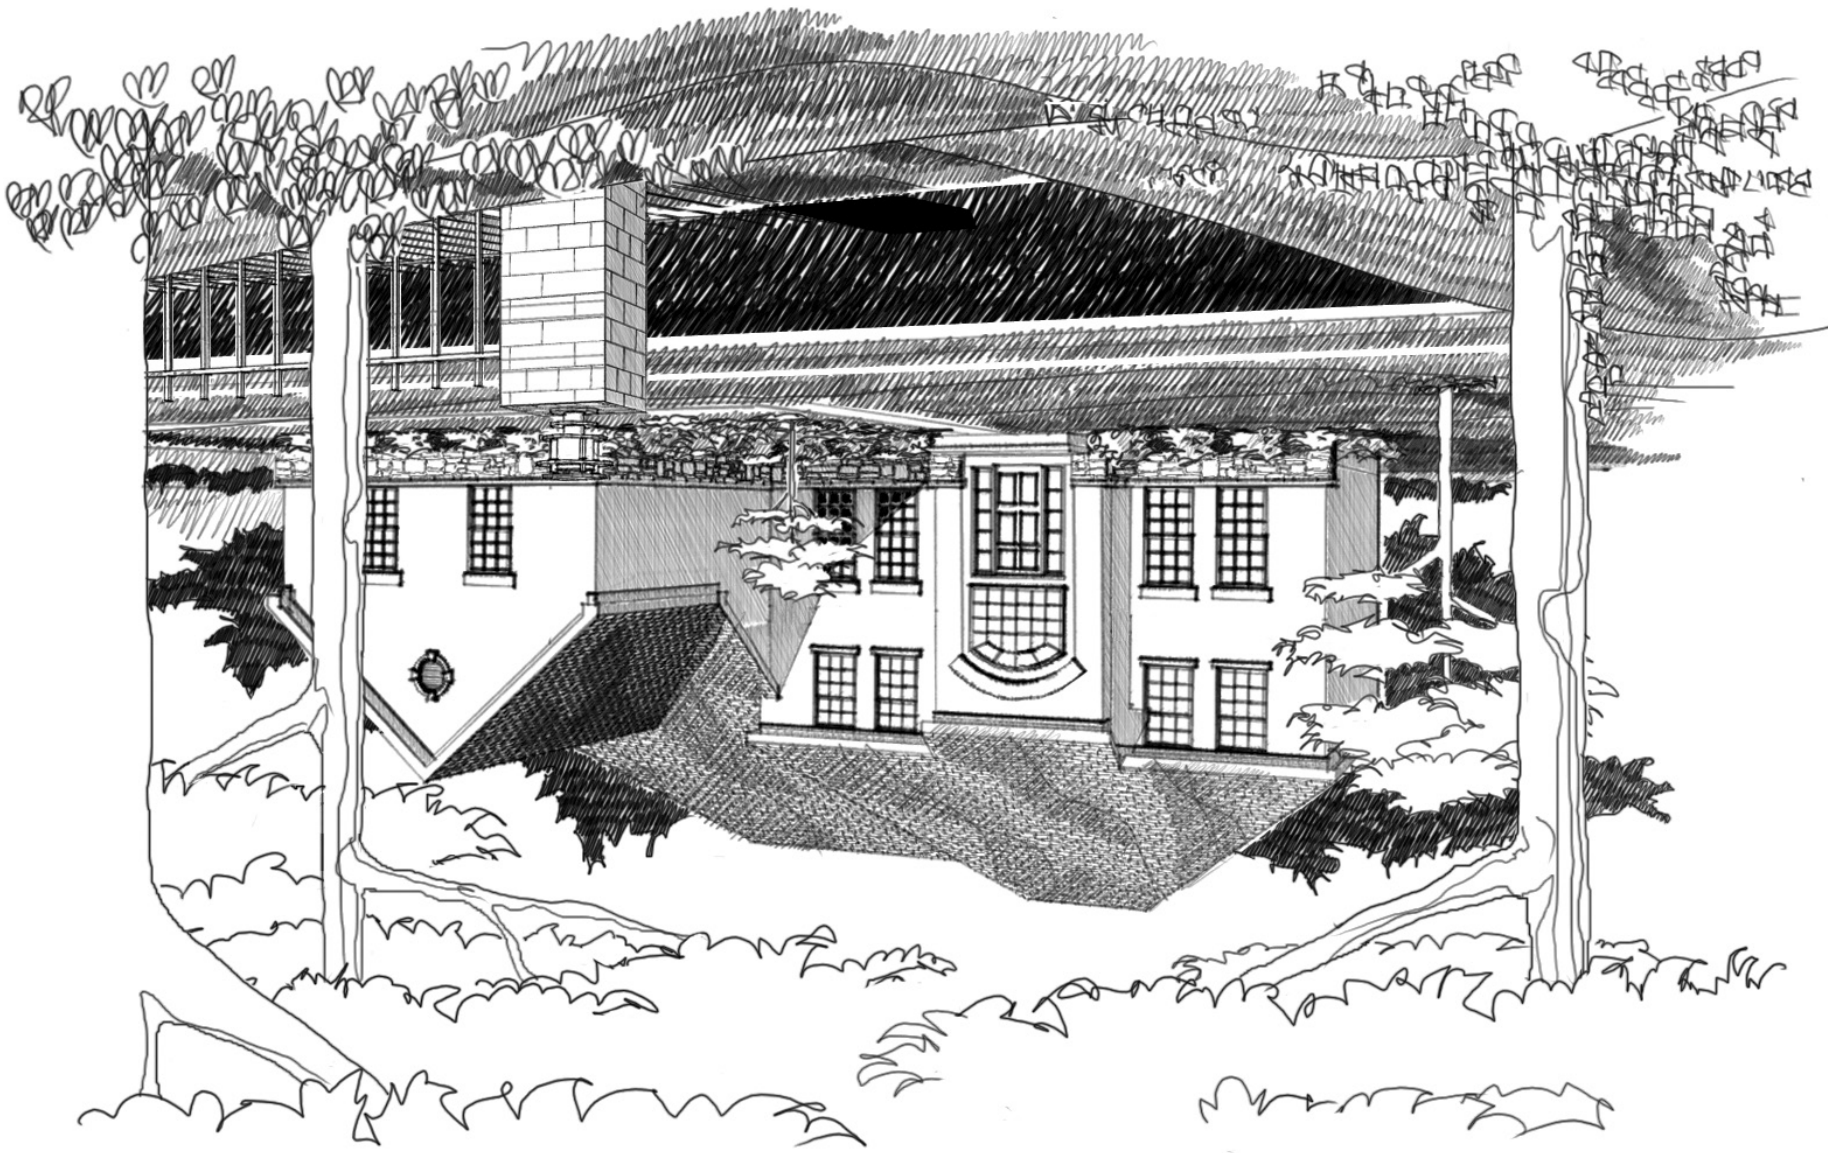

# FIRST FLOOR PLAN

Wakefield Total Square Footage = 2,853

# SECOND FLOOR PLAN

“Continental Provincial” Elevation  
(Shown with Optional 3 Car Sideload Garage)

## THE WAKEFIELD

“Continental” Elevation  
(Shown with Optional 3 Car Frontload Garage)

“Continental Classic” Elevation