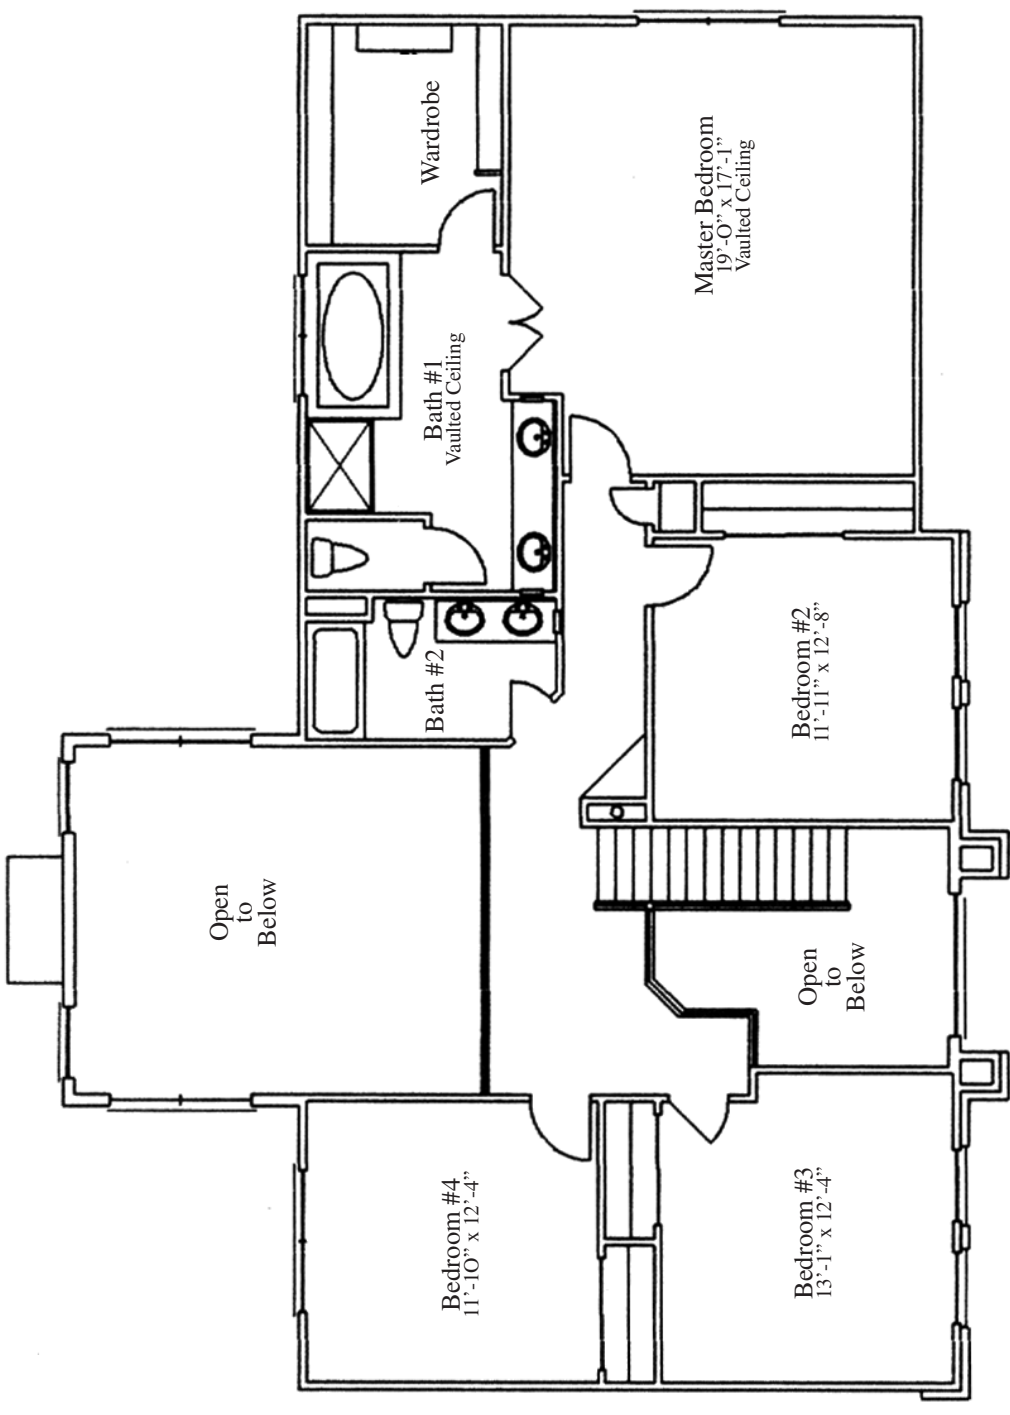

# FIRST FLOOR PLAN

Wakefield Total Square Footage = 2,853

# SECOND FLOOR PLAN

“Continental Provincial” Elevation  
(Shown with Optional 3 Car Sideload Garage)

## THE WAKEFIELD

“Continental” Elevation  
(Shown with Optional 3 Car Frontload Garage)

“Continental Classic” Elevation