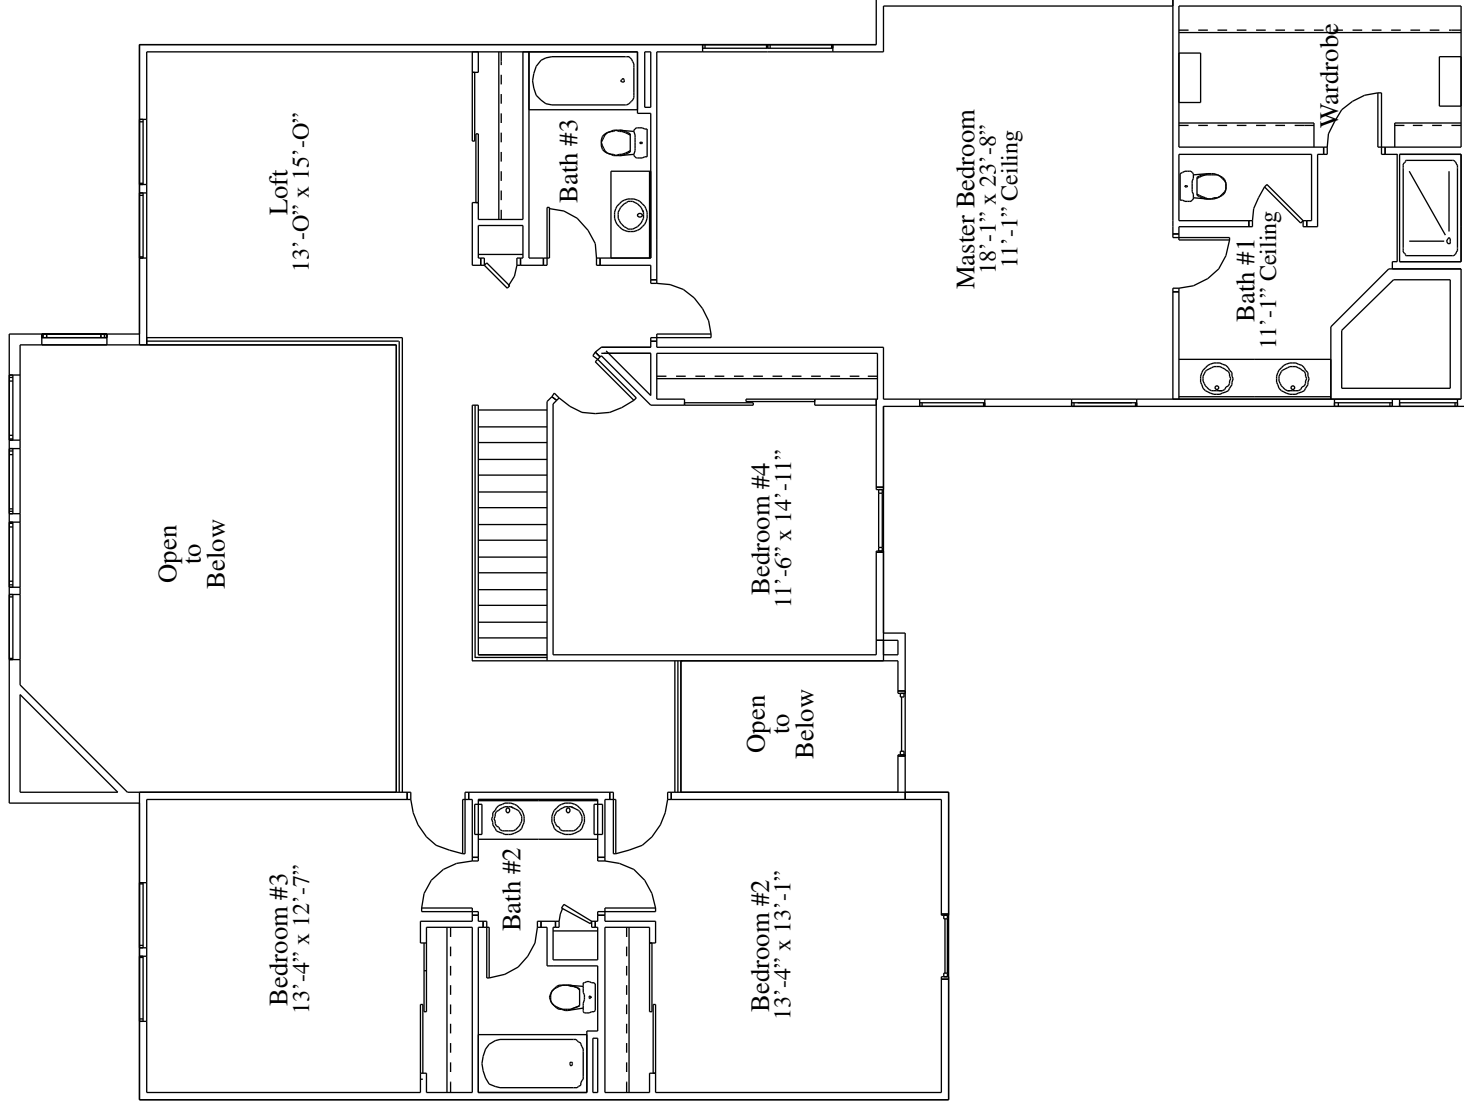

FIRST FLOOR PLAN
 Wedgewood Total Square Footage = 3,851

SECOND FLOOR PLAN

THE WEDGEWOOD