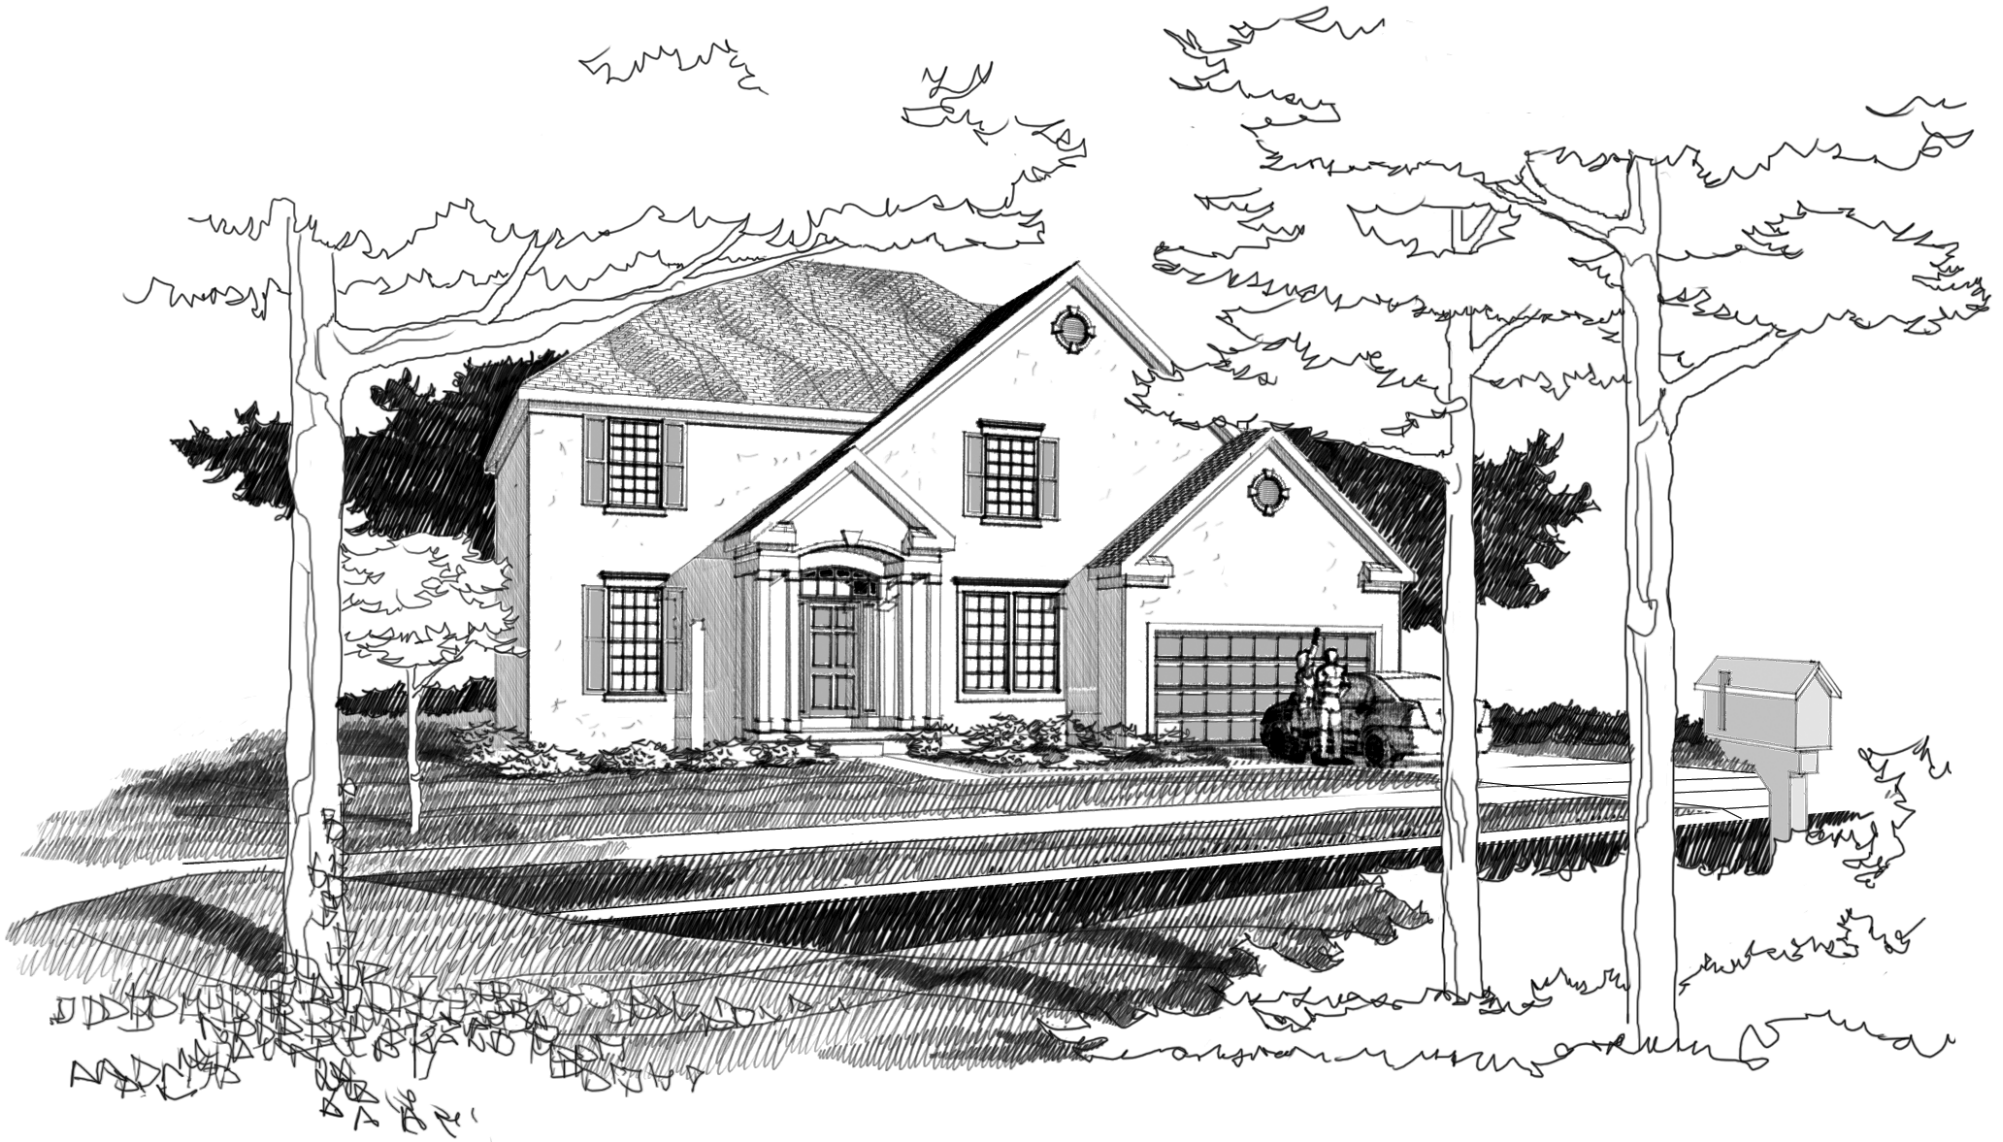

# FIRST FLOOR PLAN

Westminster Total Square Footage = 2,746

# SECOND FLOOR PLAN

Elevation "A"  
(Shown with Optional 3 Car Sideload Garage)

## THE WESTMINSTER

"Classic" Elevation