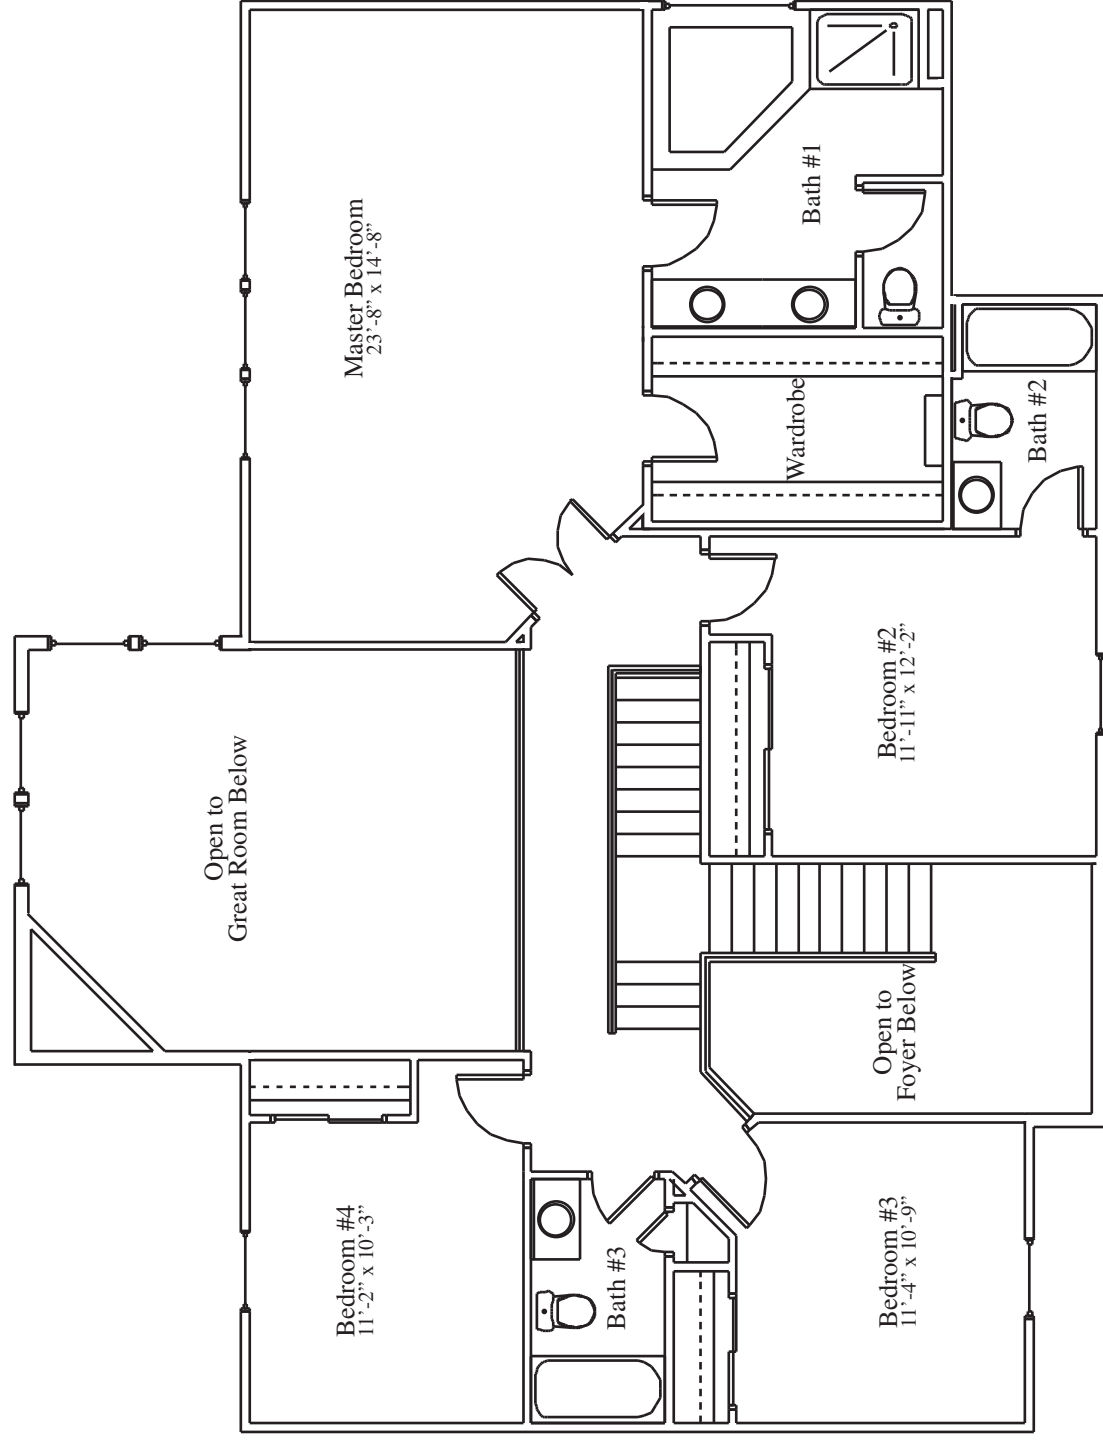

# FIRST FLOOR PLAN

Westminster Total Square Footage = 2,746

# SECOND FLOOR PLAN

Elevation "A"  
(Shown with Optional 3 Car Sideload Garage)

## THE WESTMINSTER

"Classic" Elevation