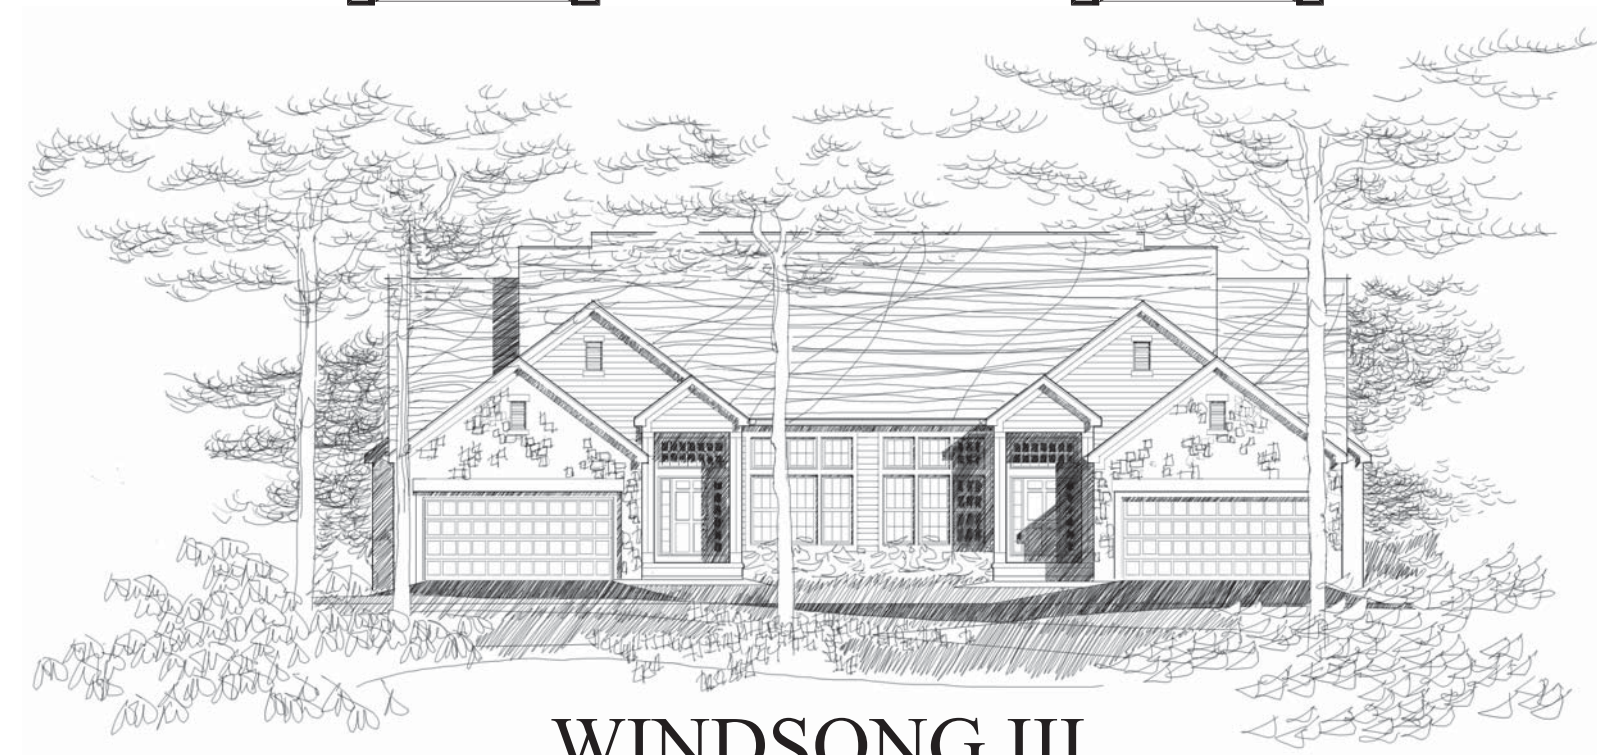

The Village Collection

WINDSONG III

"Because we are constantly improving our product, we reserve the right to revise, change and/or substitute product features, dimensions, specifications, architectural details and designs without notice. This brochure is for illustration purposes only and is not part of a legal contract. Prices are subject to change without notice. Room dimensions are approximate and calculated from inside partition. The photographs, drawings, and written material appearing herein constitute an original and unpublished work of Bob Webb and the same may not be duplicated, used or disclosed without written consent of Bob Webb."

WINDSONG III
LEFT HAND FLOOR PLAN
 Windsong III Total Square Footage = 1,716
 Optional Florida Room = 130 sf

WINDSONG III
RIGHT HAND FLOOR PLAN