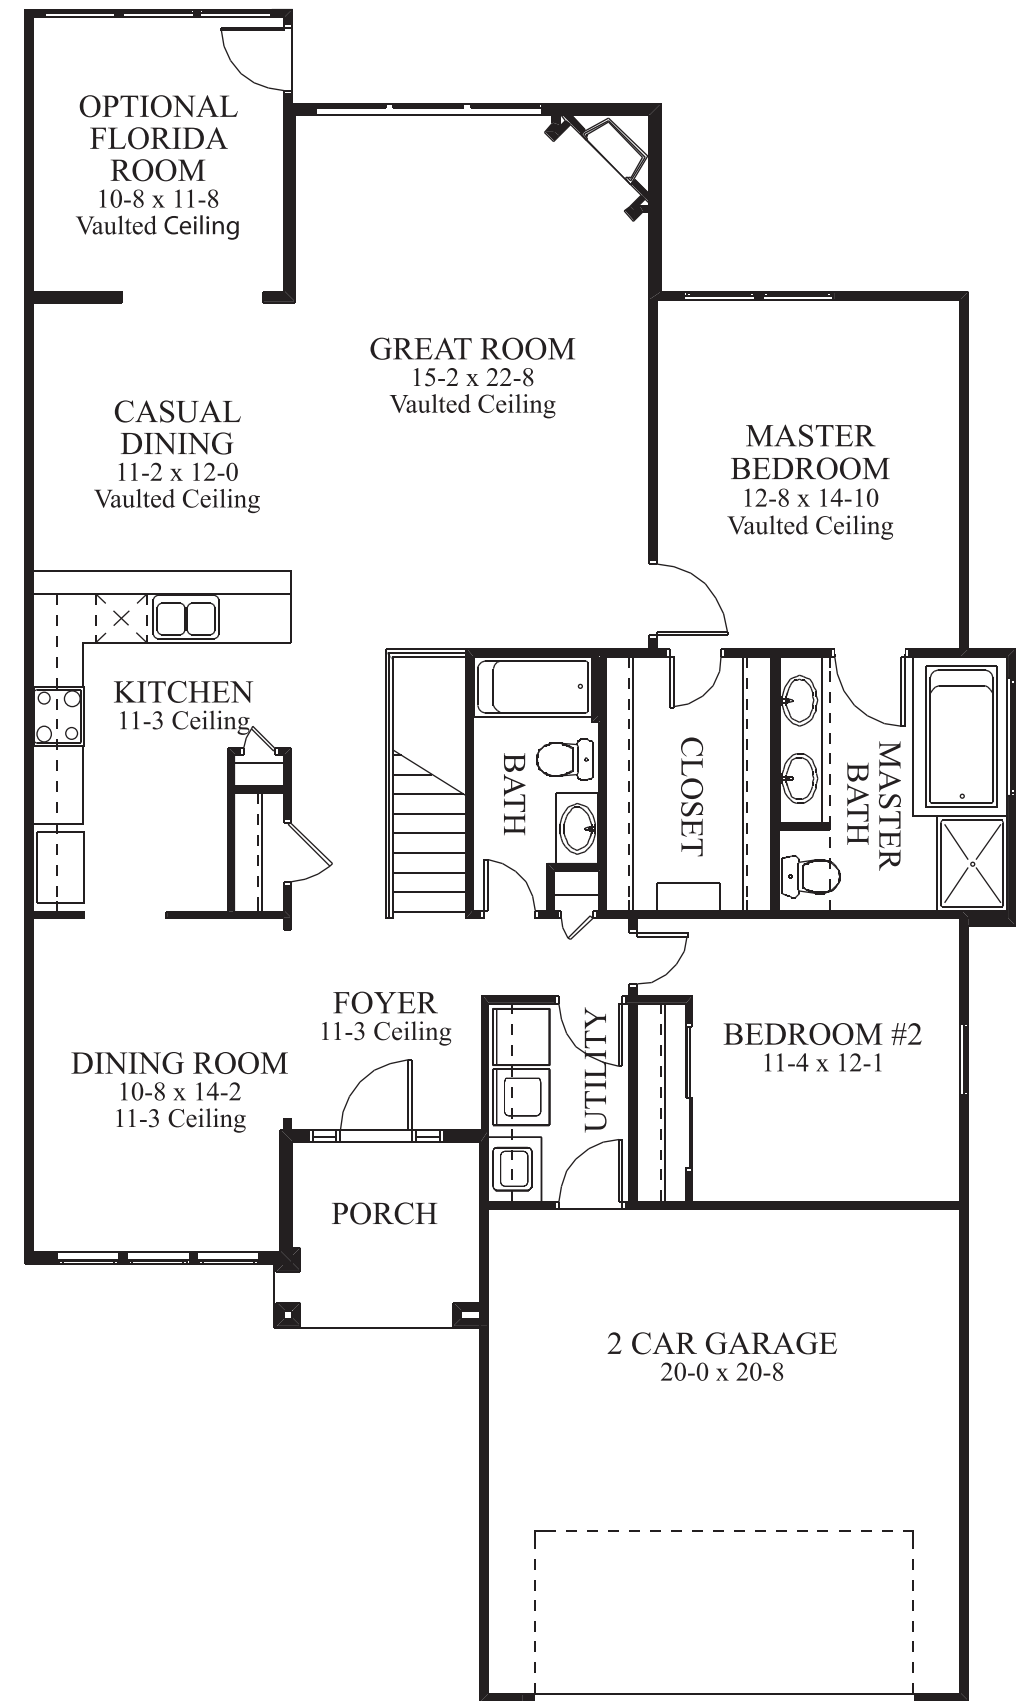

The Village Collection

WINDSONG III

"Because we are constantly improving our product, we reserve the right to revise, change and/or substitute product features, dimensions, specifications, architectural details and designs without notice. This brochure is for illustration purposes only and is not part of a legal contract. Prices are subject to change without notice. Room dimensions are approximate and calculated from inside partition. The photographs, drawings, and written material appearing herein constitute an original and unpublished work of Bob Webb and the same may not be duplicated, used or disclosed without written consent of Bob Webb."

WINDSONG III
LEFT HAND FLOOR PLAN
 Windsong III Total Square Footage = 1,716
 Optional Florida Room = 130 sf

WINDSONG III
RIGHT HAND FLOOR PLAN