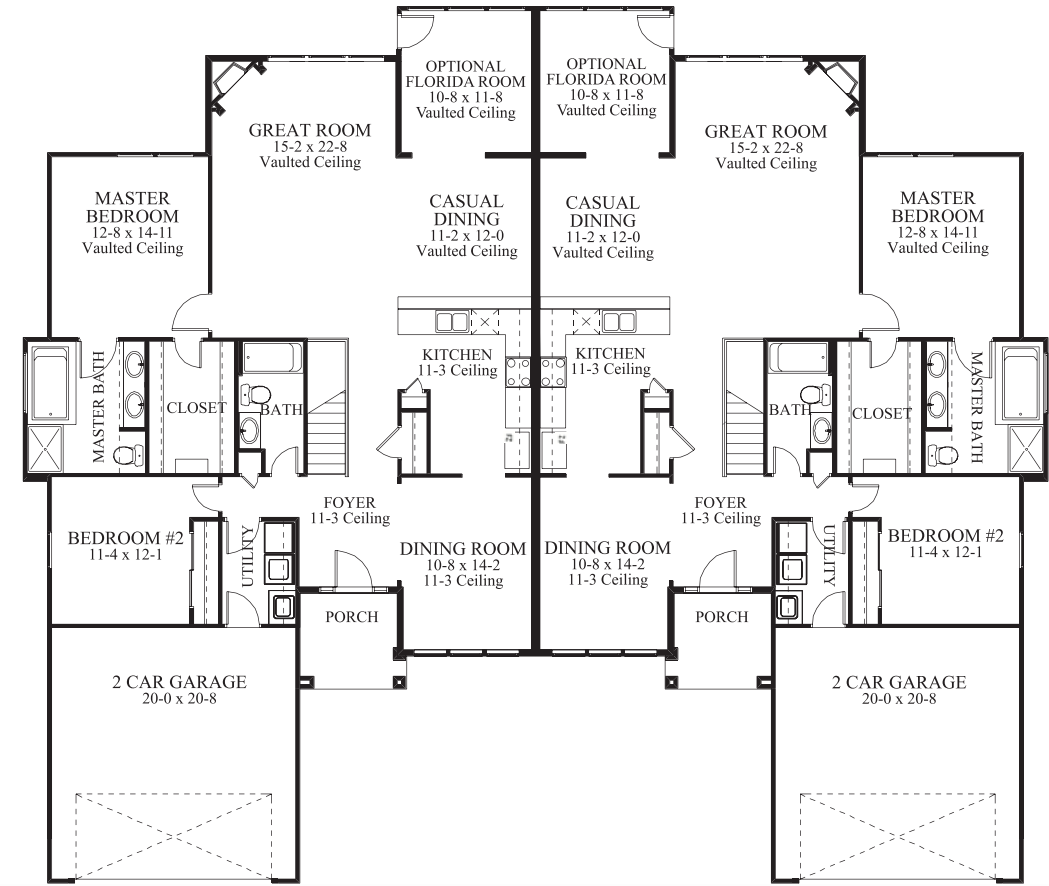

The Village Collection

WINDSONG III

"Because we are constantly improving our product, we reserve the right to revise, change and/or substitute product features, dimensions, specifications, architectural details and designs without notice. This brochure is for illustration purposes only and is not part of a legal contract. Prices are subject to change without notice. Room dimensions are approximate and calculated from inside partition. The photographs, drawings, and written material appearing herein constitute an original and unpublished work of Bob Webb and the same may not be duplicated, used or disclosed without written consent of Bob Webb."

WINDSONG III
LEFT HAND FLOOR PLAN
 Windsong III Total Square Footage = 1,716
 Optional Florida Room = 130 sf

WINDSONG III
RIGHT HAND FLOOR PLAN