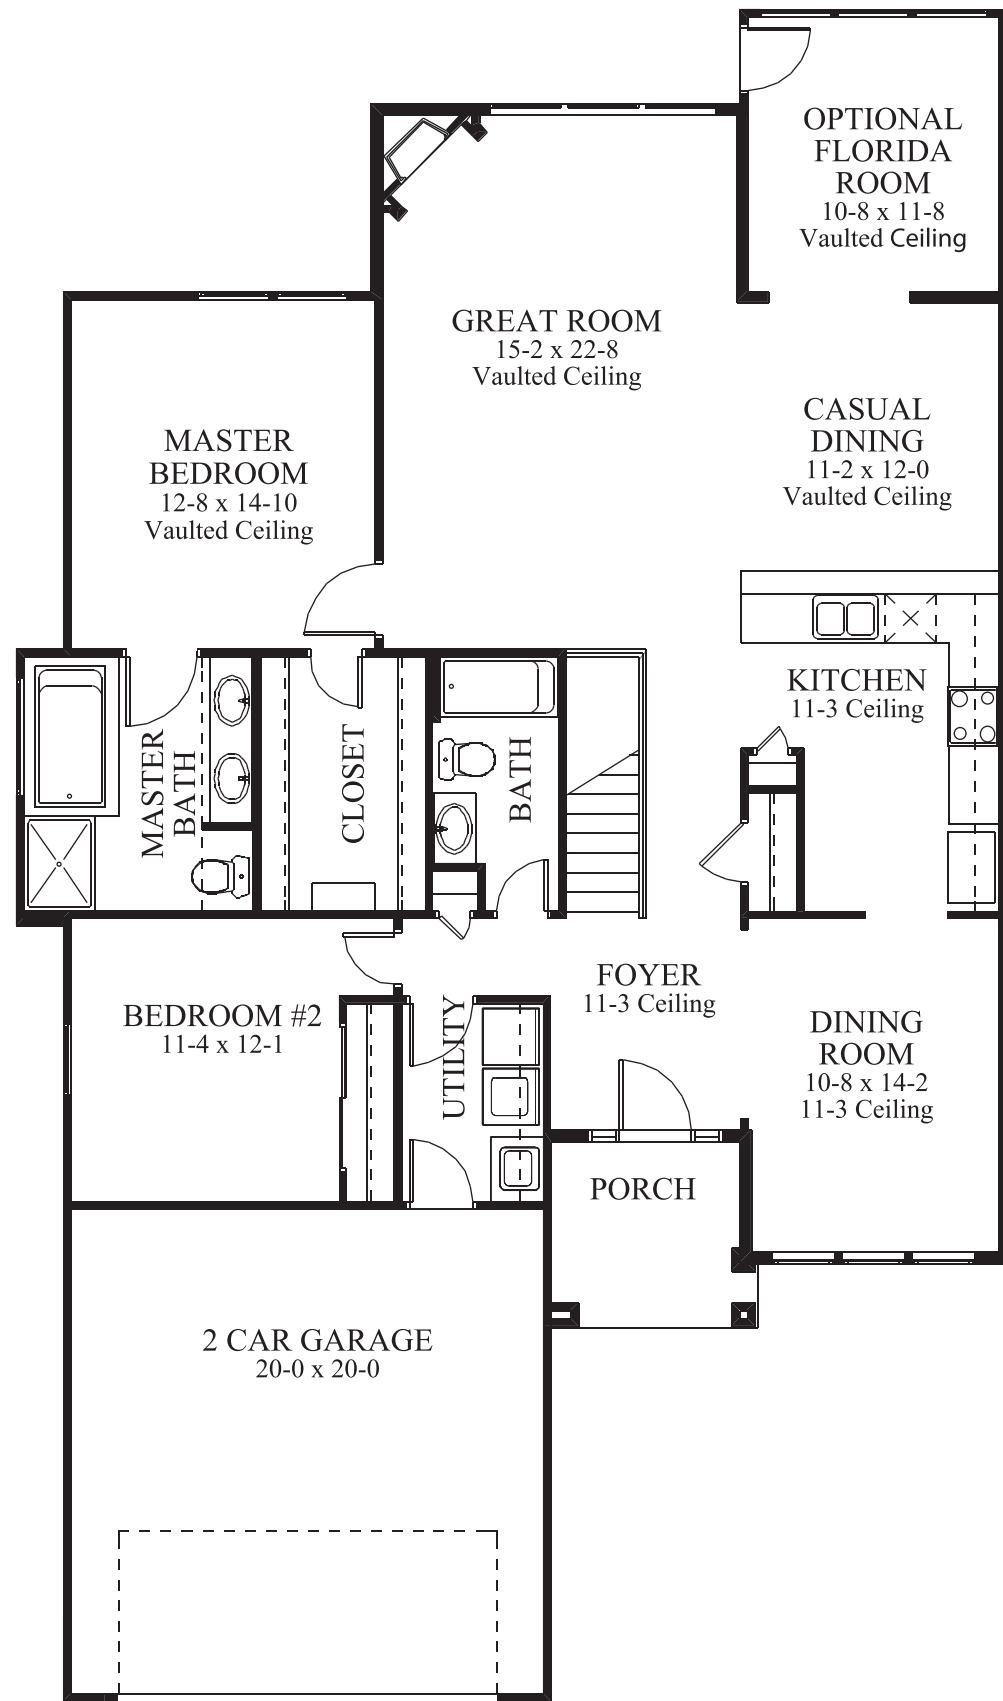

The Village Collection

WINDSONG III

"Because we are constantly improving our product, we reserve the right to revise, change and/or substitute product features, dimensions, specifications, architectural details and designs without notice. This brochure is for illustration purposes only and is not part of a legal contract. Prices are subject to change without notice. Room dimensions are approximate and calculated from inside partition. The photographs, drawings, and written material appearing herein constitute an original and unpublished work of Bob Webb and the same may not be duplicated, used or disclosed without written consent of Bob Webb."

WINDSONG III
LEFT HAND FLOOR PLAN
 Windsong III Total Square Footage = 1,716
 Optional Florida Room = 130 sf

WINDSONG III
RIGHT HAND FLOOR PLAN