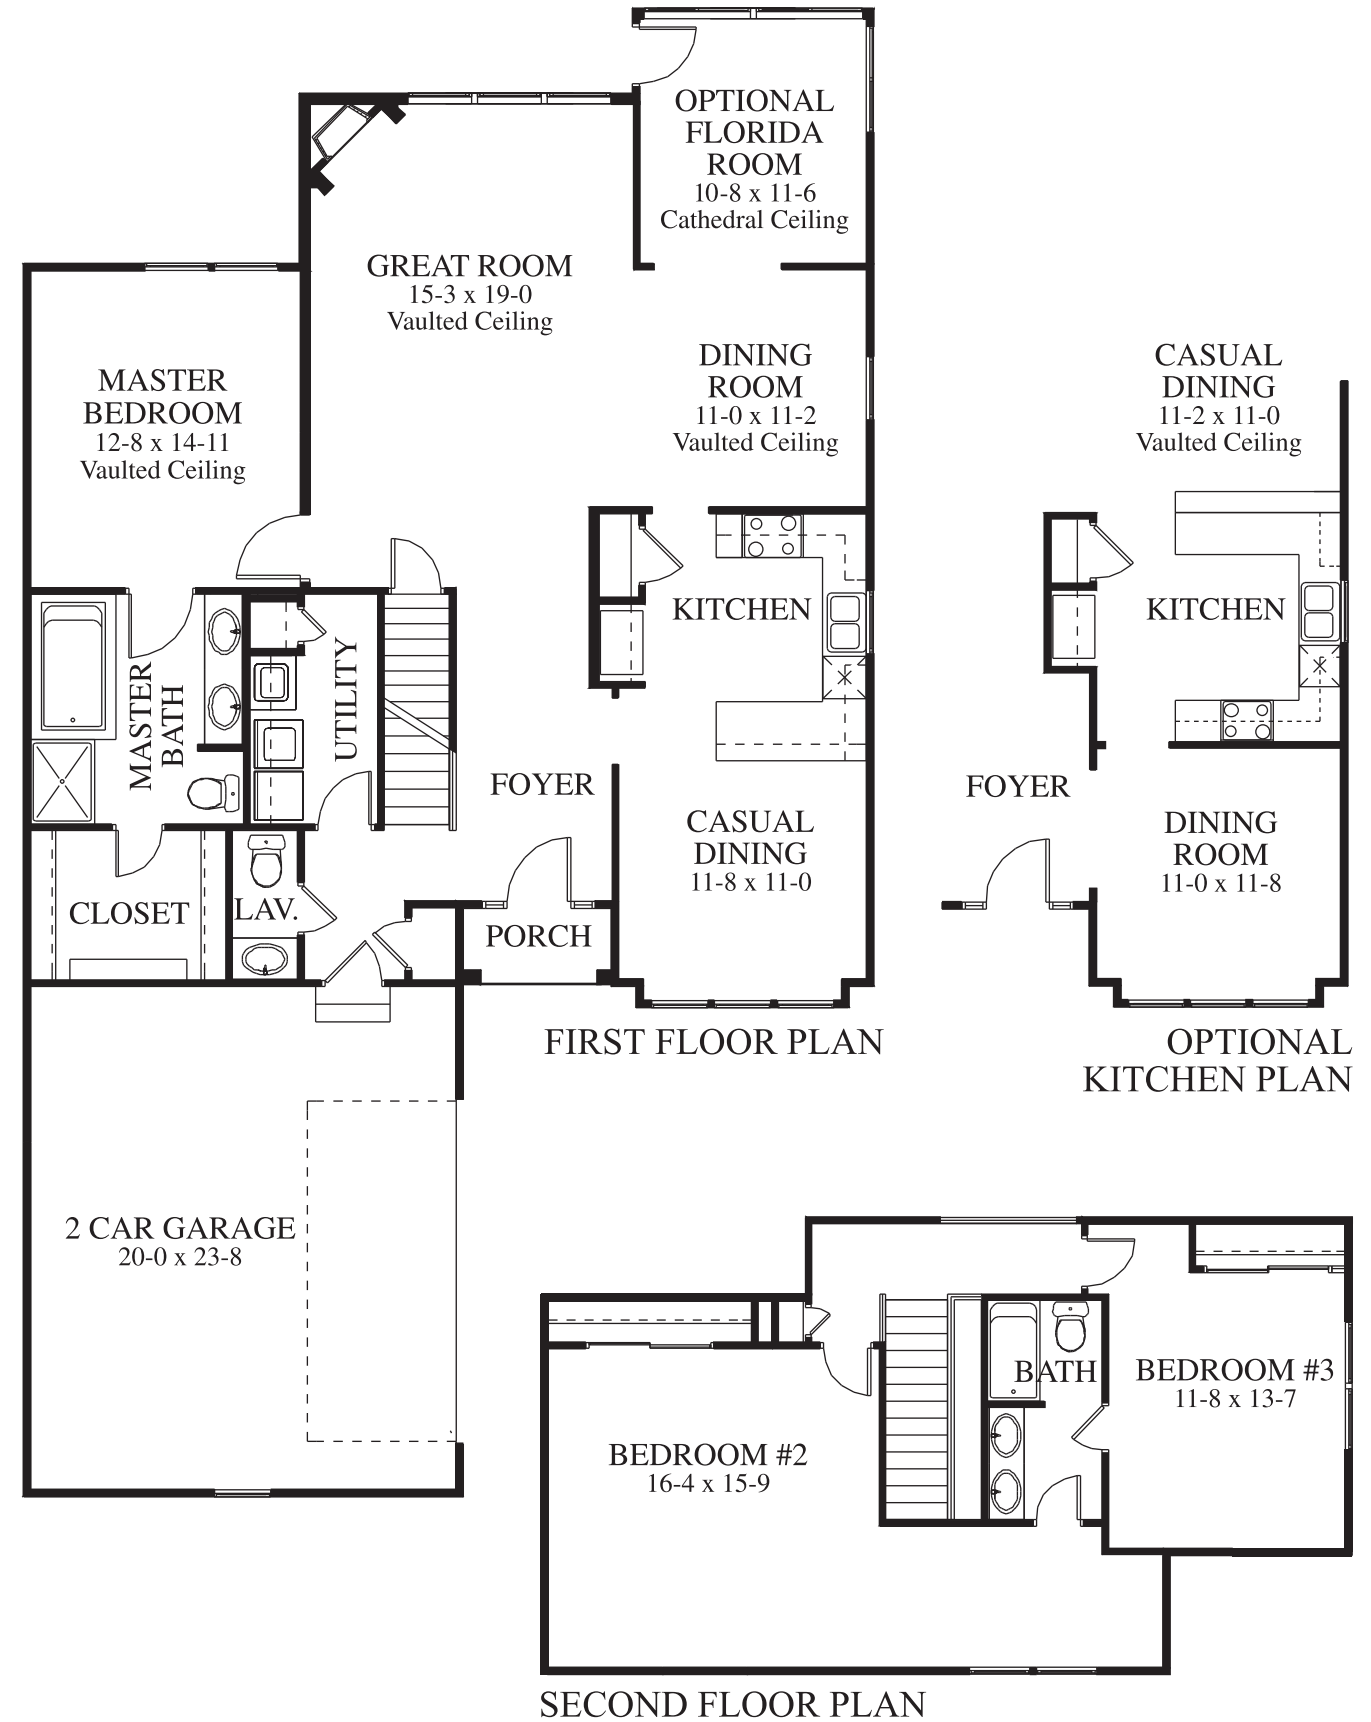

The Village Collection

WINDSONG

CANTERBURY

BOB WEBB

Luxury for all lifestyles.

"Because we are constantly improving our product, we reserve the right to revise, change and/or substitute product features, dimensions, specifications, architectural details and designs without notice. This brochure is for illustration purposes only and is not part of a legal contract. Prices are subject to change without notice. Room dimensions are approximate and calculated from inside partition. The photographs, drawings, and written material appearing herein constitute an original and unpublished work of Bob Webb and the same may not be duplicated, used or disclosed without written consent of Bob Webb."

WINDSONG FLOOR PLAN

Windsong Total Square Footage = 1,716
Optional Florida Room = 133 sf

CANTERBURY FLOOR PLAN

Canterbury Total Square Footage = 2,268
Optional Florida Room = 133 sf