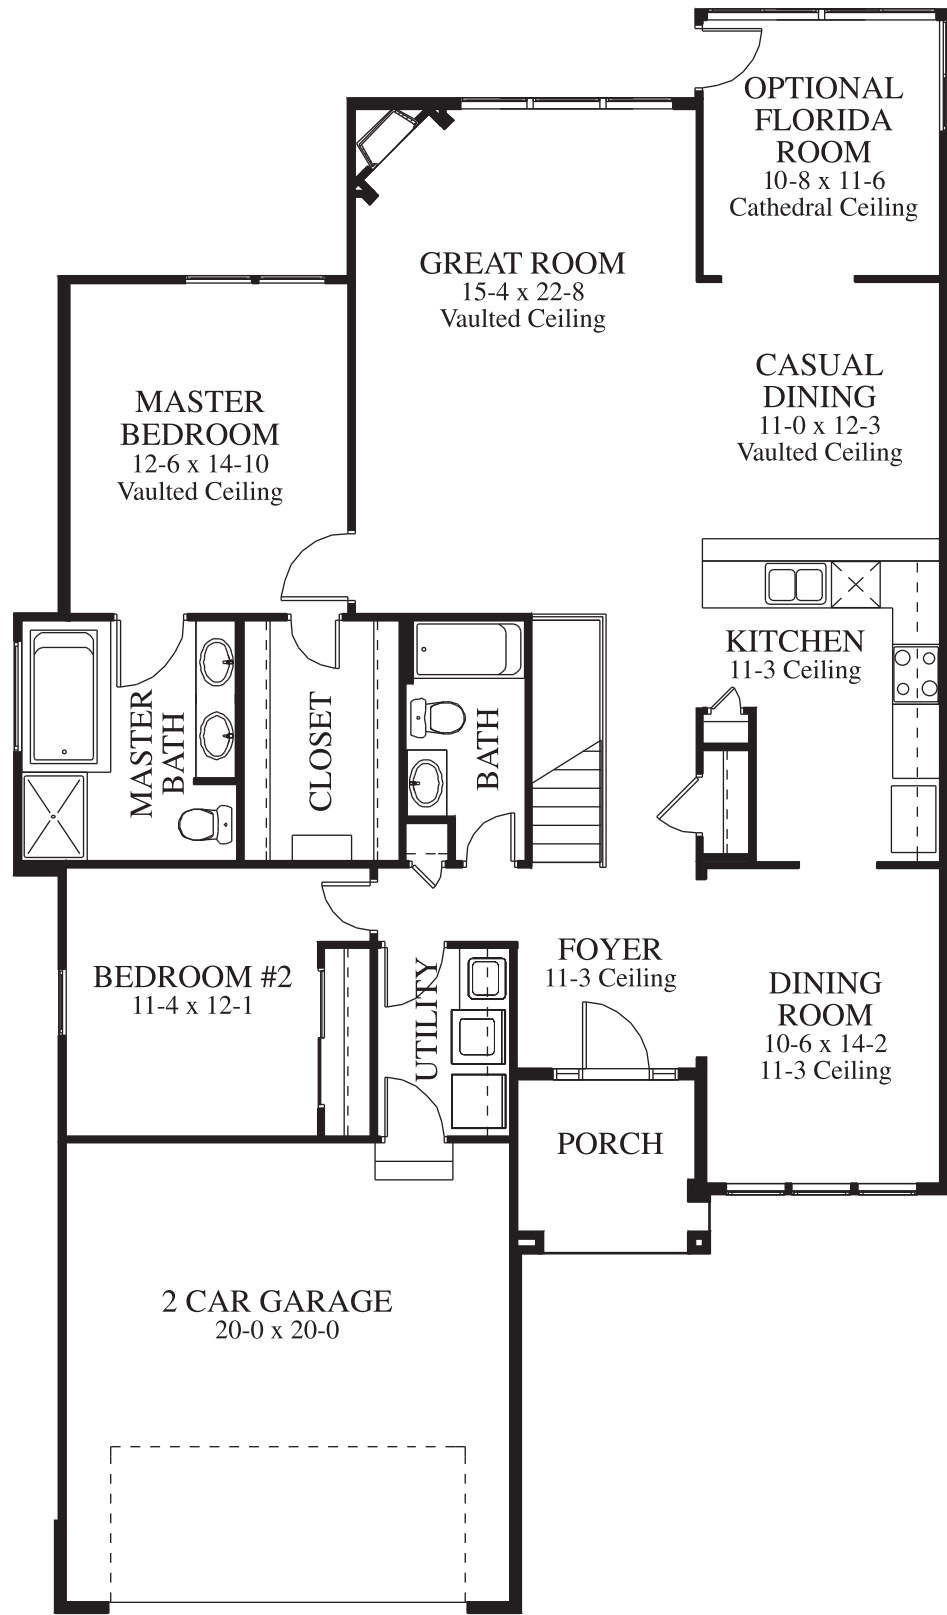

The Village Collection

WINDSONG

CANTERBURY

BOB WEBB

Luxury for all lifestyles.

"Because we are constantly improving our product, we reserve the right to revise, change and/or substitute product features, dimensions, specifications, architectural details and designs without notice. This brochure is for illustration purposes only and is not part of a legal contract. Prices are subject to change without notice. Room dimensions are approximate and calculated from inside partition. The photographs, drawings, and written material appearing herein constitute an original and unpublished work of Bob Webb and the same may not be duplicated, used or disclosed without written consent of Bob Webb."

WINDSONG FLOOR PLAN

Windsong Total Square Footage = 1,716
Optional Florida Room = 133 sf

CANTERBURY FLOOR PLAN

Canterbury Total Square Footage = 2,268
Optional Florida Room = 133 sf