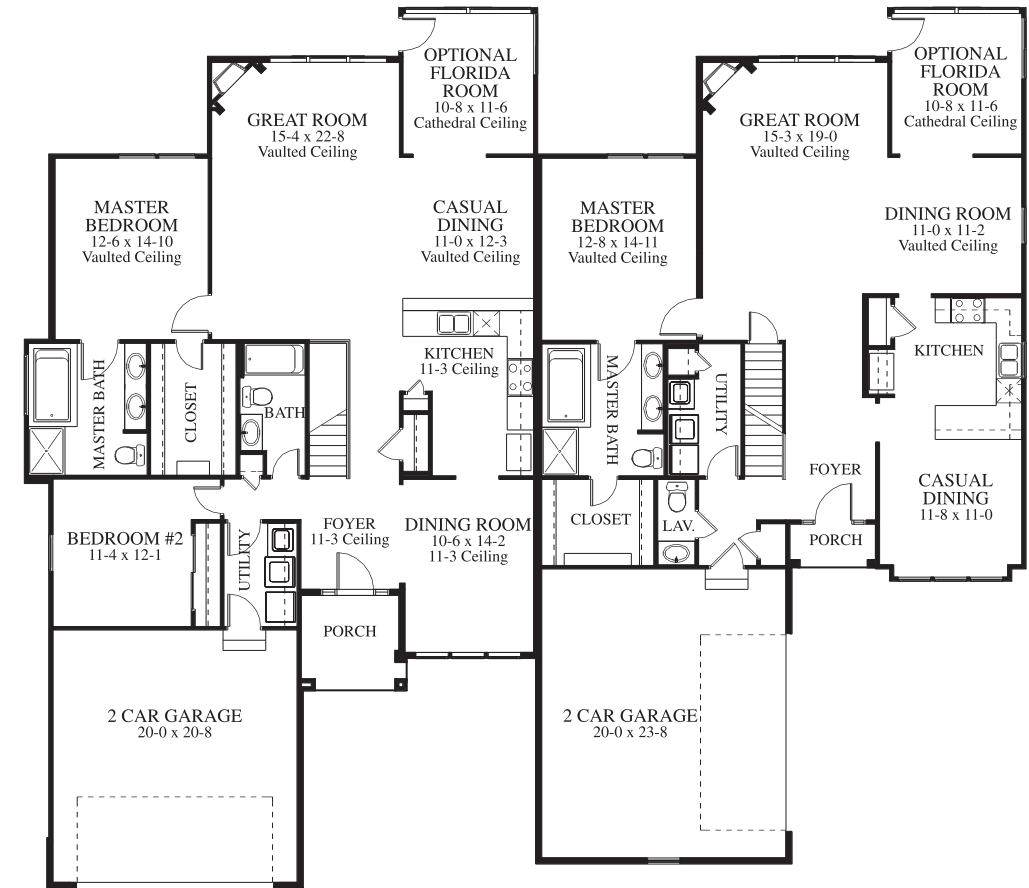

The Village Collection

WINDSONG

CANTERBURY

BOB WEBB

Luxury for all lifestyles.

"Because we are constantly improving our product, we reserve the right to revise, change and/or substitute product features, dimensions, specifications, architectural details and designs without notice. This brochure is for illustration purposes only and is not part of a legal contract. Prices are subject to change without notice. Room dimensions are approximate and calculated from inside partition. The photographs, drawings, and written material appearing herein constitute an original and unpublished work of Bob Webb and the same may not be duplicated, used or disclosed without written consent of Bob Webb."

WINDSONG FLOOR PLAN

Windsong Total Square Footage = 1,716
Optional Florida Room = 133 sf

CANTERBURY FLOOR PLAN

Canterbury Total Square Footage = 2,268
Optional Florida Room = 133 sf