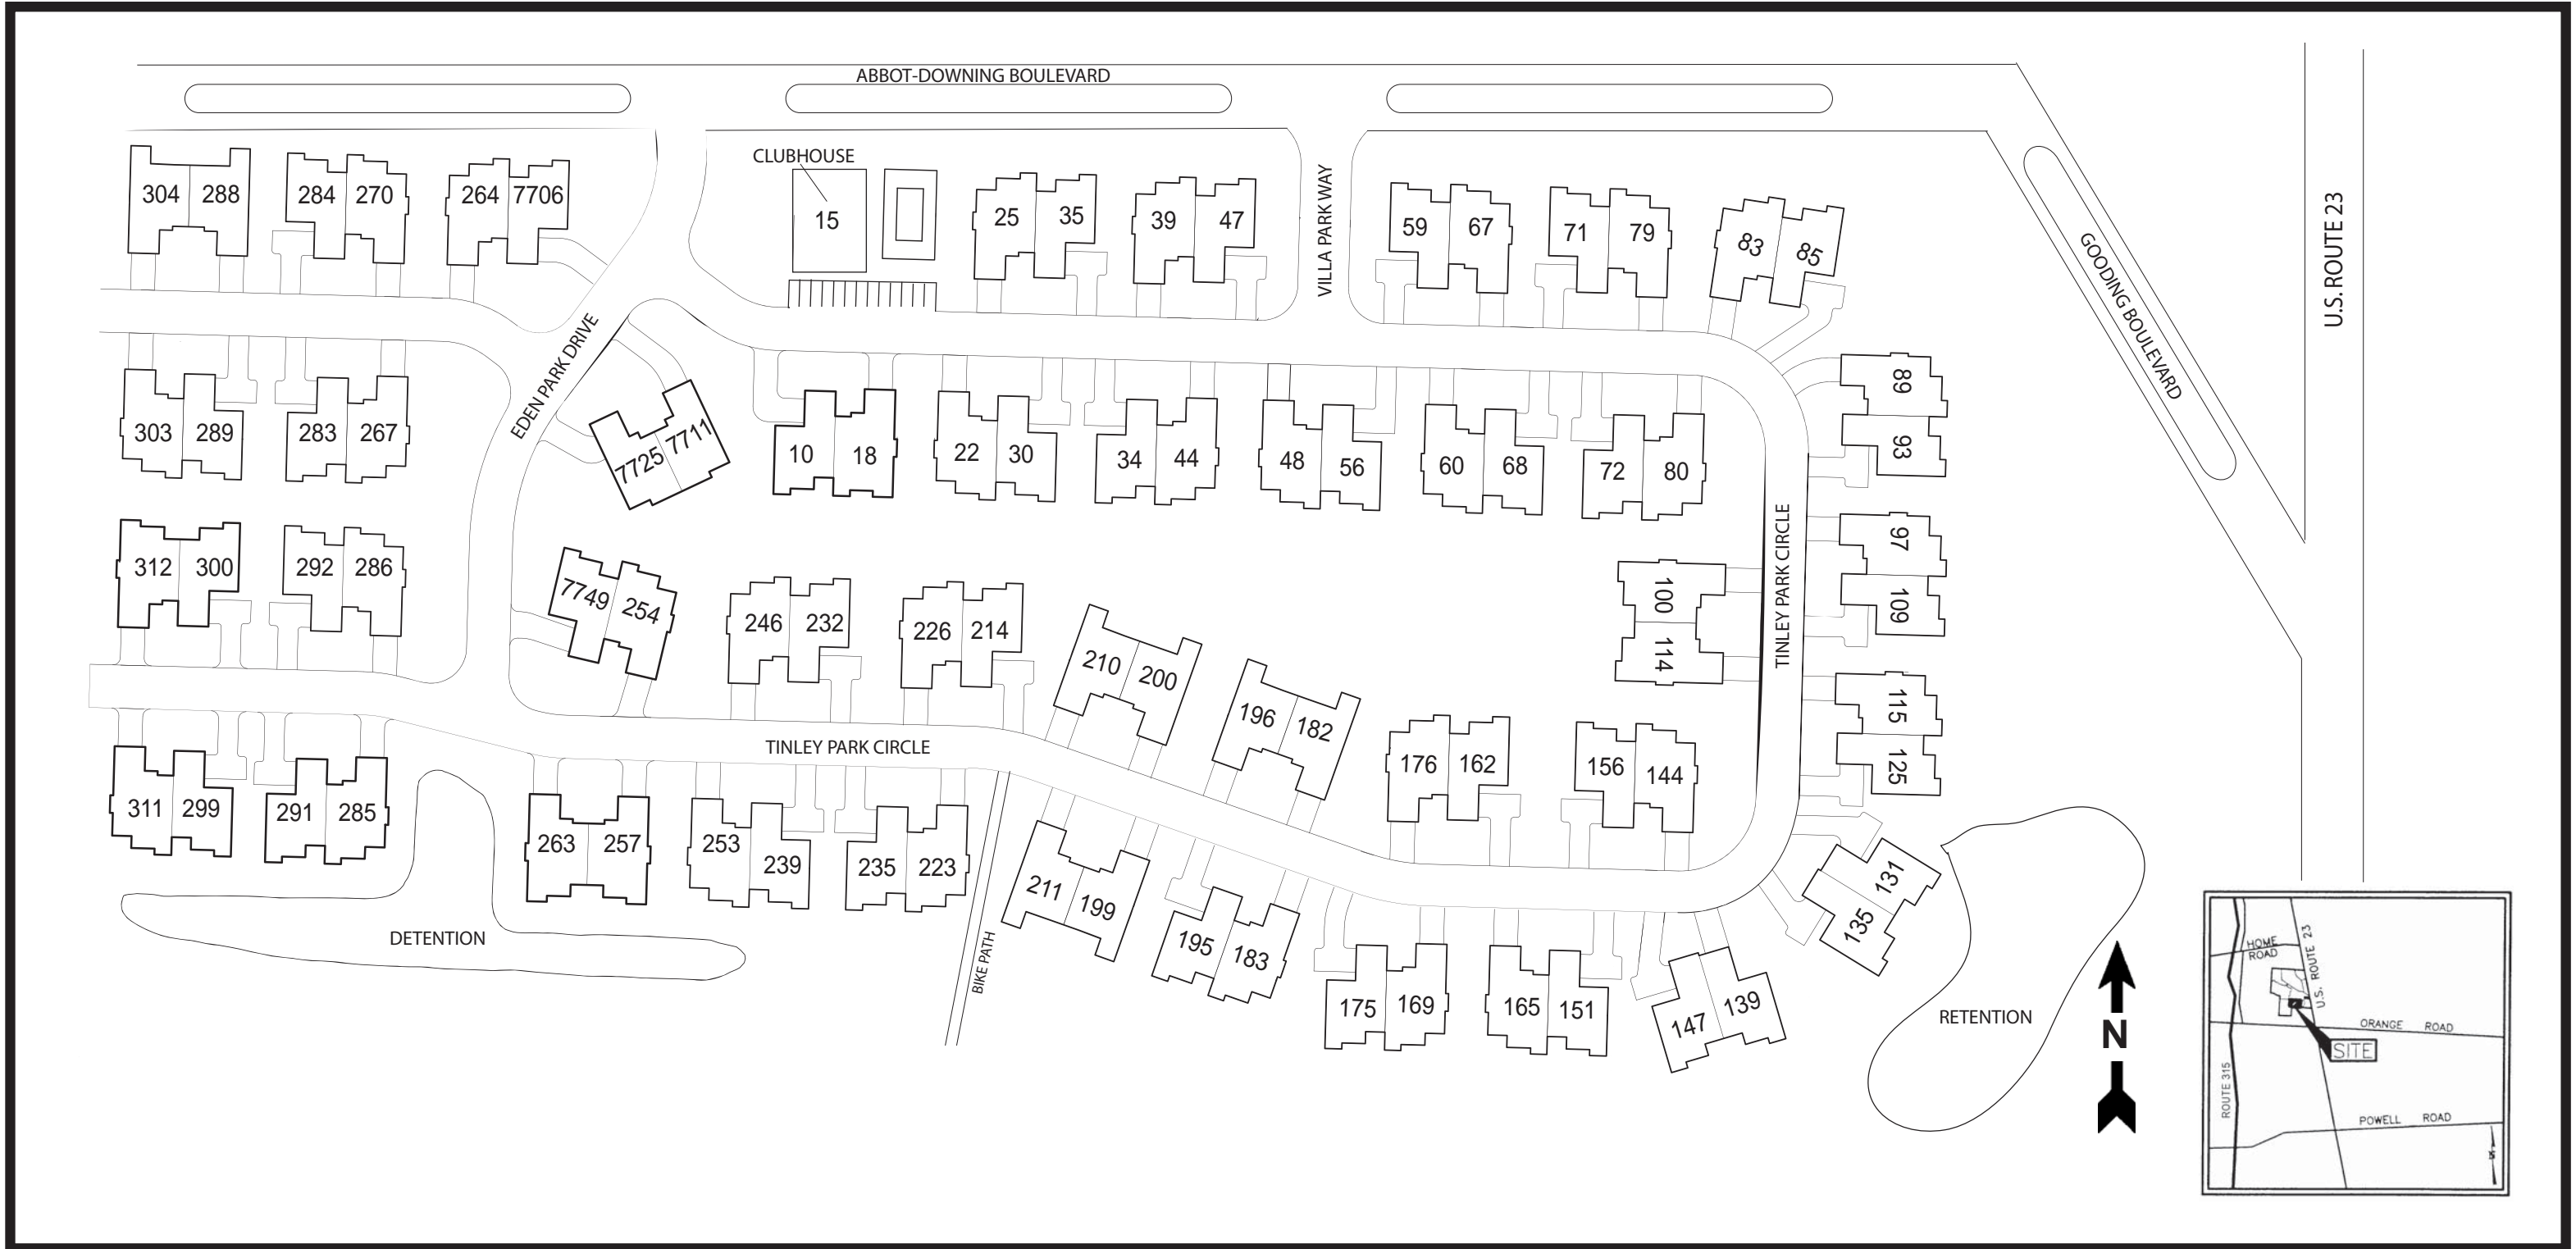

Park Place Village at North Orange

BOB WEBB
(740) 548-5577

This site plan is for illustration purposes only. Check an approved site plan for lot numbers, exact measurements, etc. This is not part of any legal document.